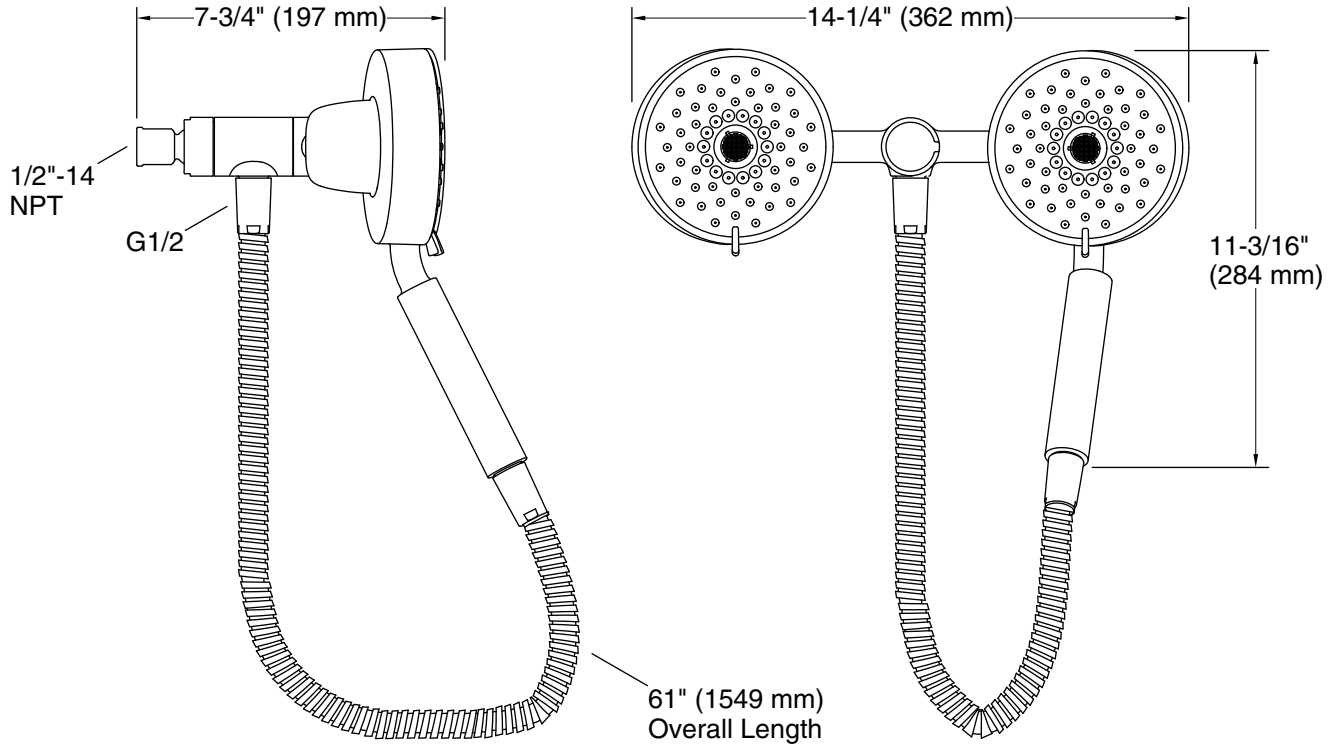

Features

- Multifunction showerhead and handshower each have advanced spray engines to provide three experiences: full coverage, pulsating massage, and silk spray
- Full coverage spray produces an encompassing spray ideal for everyday use
- Pulsating massage spray targets sore muscles to ease away aches and pains
- Silk spray releases a dense, luxurious spray ideal for rinsing
- Pause feature temporarily pauses water flow to conserve water while you lather, shave, or shampoo
- MasterClean™ sprayface features an easy-to-clean surface that withstands mineral buildup
- 2.5 gpm (9.5 lpm) maximum flow rate at 45 psi (3.1 bar)
- Box includes: Showerhead, handshower, 60" (1524 mm) metal hose

Material

- Premium material construction for durability and reliability
- KOHLER finishes resist corrosion and tarnishing

Installation

- Shower arm and flange sold separately

Codes/Standards

ASME A112.18.1/CSA B125.1
DOE - Energy Policy Act 1992

Technical Information

All product dimensions are nominal.

Showerhead/Body Spray:

Rated maximum flow: 2.5 gal/min (9.5 l/min)

Pressure:

45 psi (3.1 bar)

Notes

Install this product according to the installation instructions.