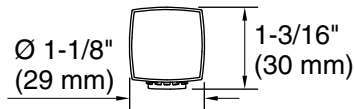

Technical Information

All product dimensions are nominal.

Drain included: No

Handshower:

Rated maximum flow: 1.75 gal/min (6.6 l/min)

Pressure: 80 psi (5.5 bar)

Notes

For use with automatic compensating valves rated at 1.5 gal/min (5.7 l/min) or less.

Install this product according to the installation instructions.

Plumbing codes may require that a vacuum breaker be installed in-line to handshowers.

Please consult local plumbing codes.

OBC compliant when installed to the specific requirements of these regulations.