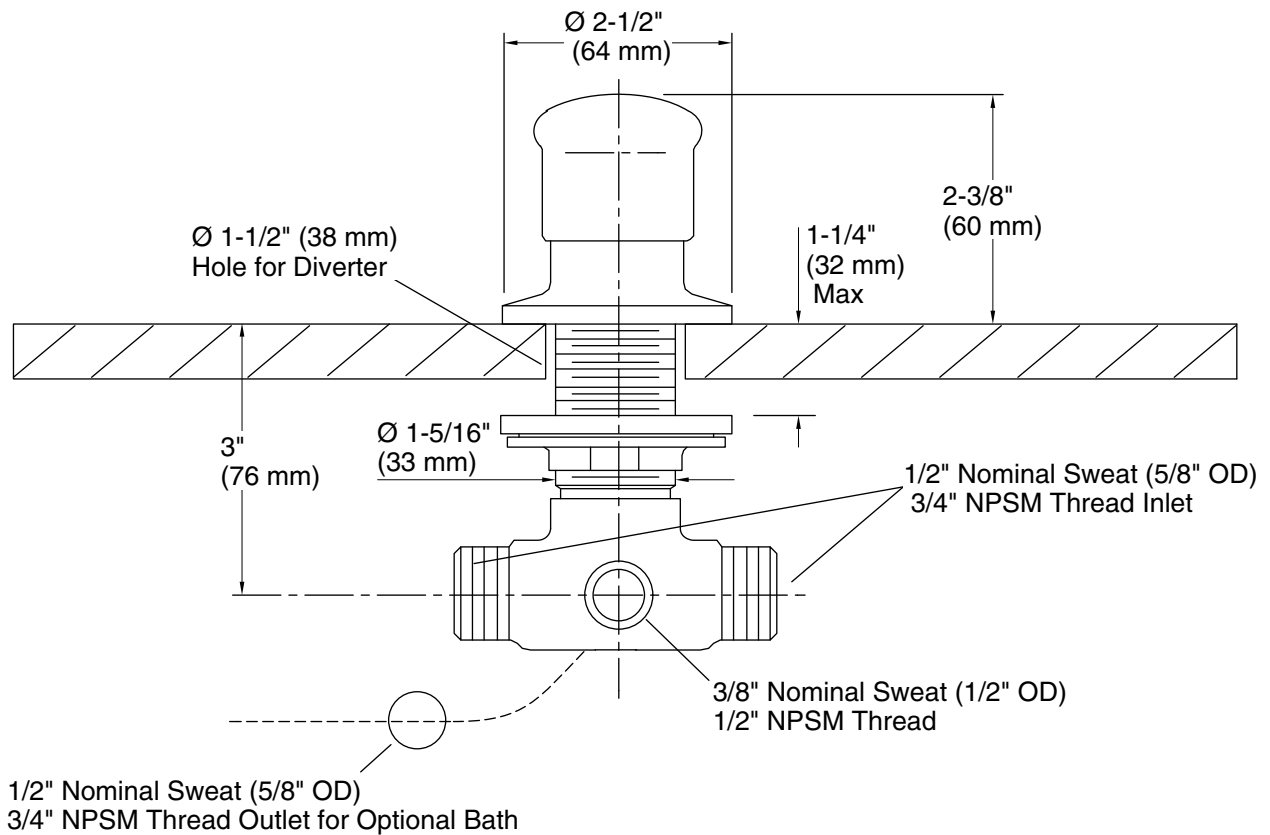

Features

- Two-way brass diverter valve.
- Diverter valve has backflow prevention.

Installation

- Bath- or deck-mount.

Recommended Products/Accessories

K-23723 Faucet cleaner

Codes/Standards

ASME A112.18.1/CSA B125.1

Technical Information

All product dimensions are nominal.

Notes

Install this product according to the installation guide.

Diverter valve has backflow protection.