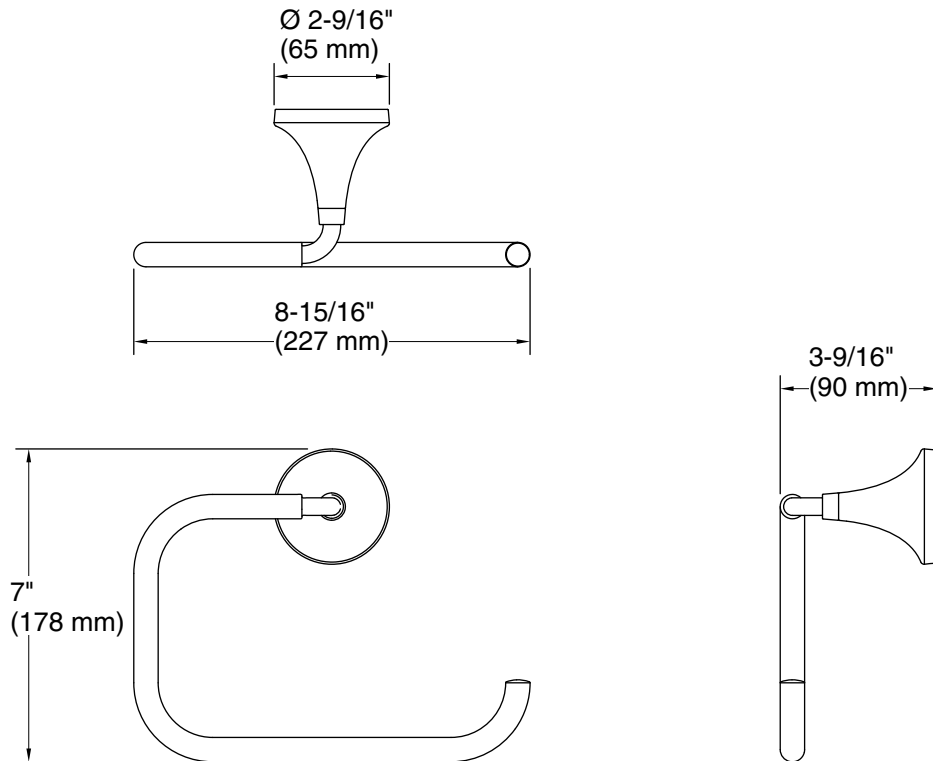

Technical Information

All product dimensions are nominal.

Installation Type: Wall-mount

Material: Zinc

Notes

Install this product according to the installation instructions.