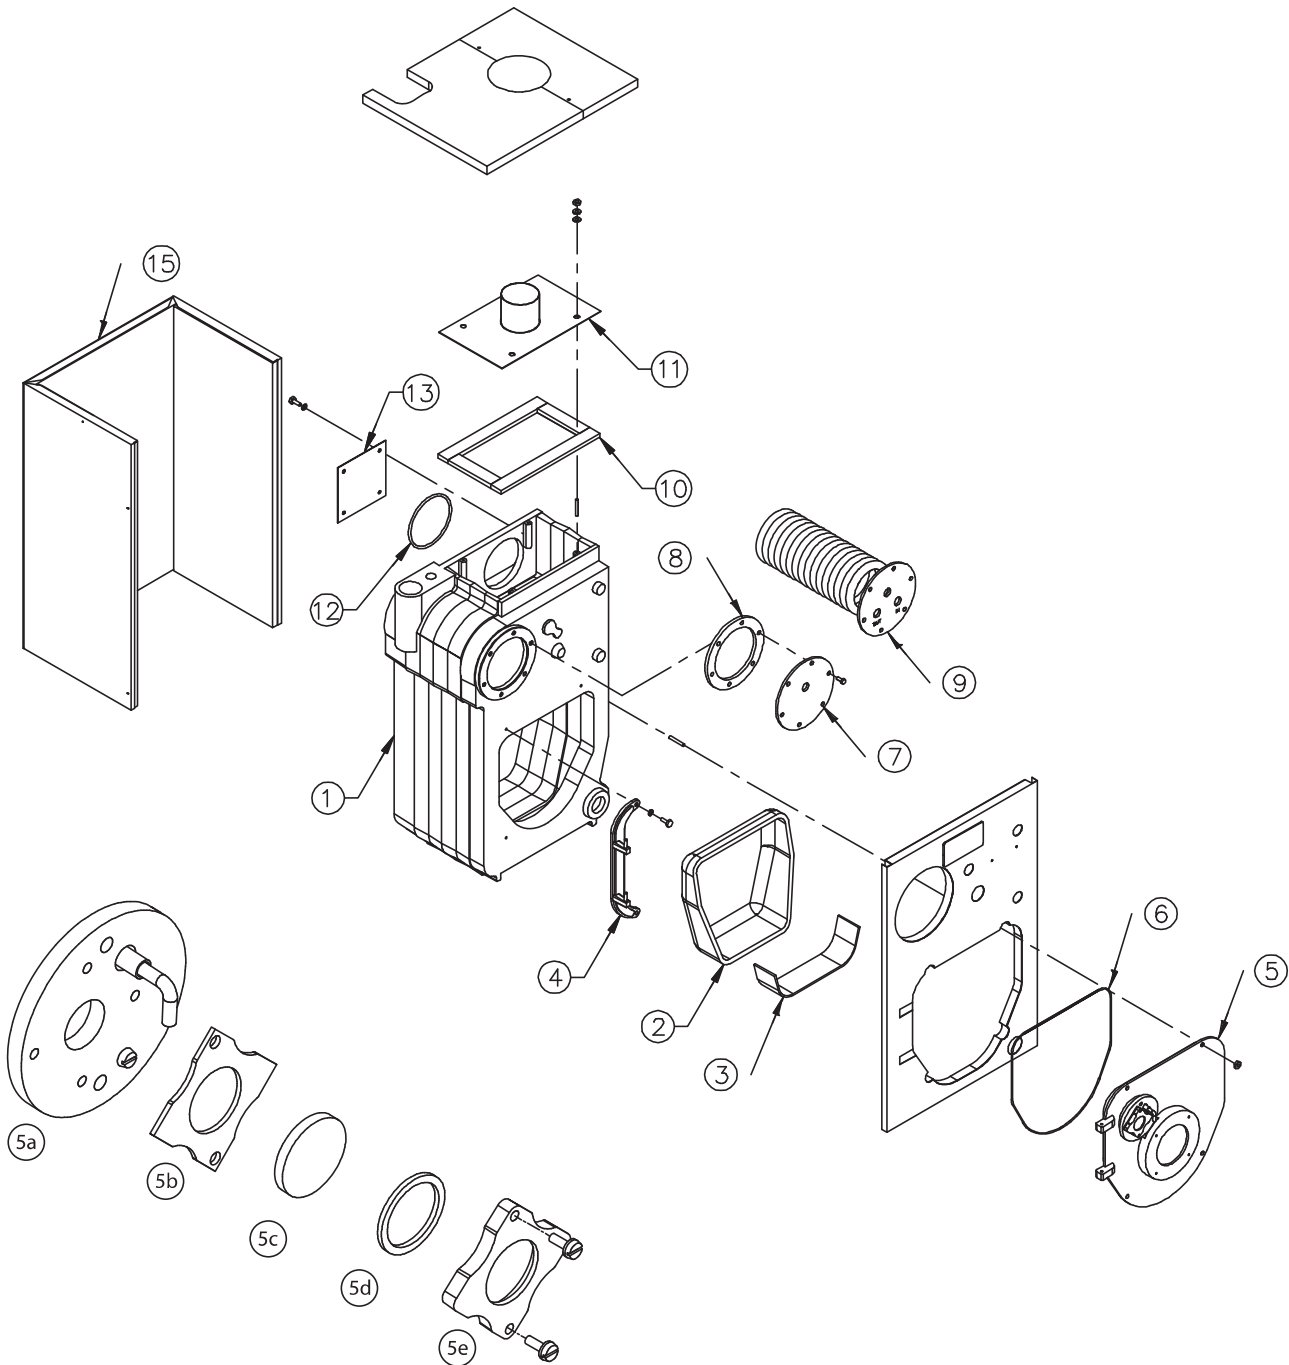

Figure 9.1: Repair Parts

Table 9.1: Repair Parts*

Item No.	Description	Additional Information	Stock Code WV-DV-03	Stock Code WV-DV-04
1	Block Assembly Water – WPCT	–	90183	90184
	Block Assembly Water – WPC	–	90186	90187
2	Target Wall	–	50795	50795
3	Base Liner	–	50858	50858
4	Swing Door Hinge	–	90538	90538
5	Burner Mounting Plate Assembly	–	90137	90137
–	Burner Mounting Plate Insulation	–	50794	50794
–	Flame Observation Assembly	–	90754	90754
5a	Flame Observation Cover Plate	–	SC1007P	SC1007P
5b	Face Gasket	–	50230	50230
5c	Pyrex Observation Window	–	51681	51681
5d	Ring Gasket	–	50229	50229
5e	Observation Glass Holder	–	X1138P	X1138P
6	Burner Mounting Plate Rope Seal, 6' Needed	–	51210	51210
7	Steel Cover Plate (Front) Water w/ Gasket & Cap	–	99812	99812
8	Rubber Gasket (Front Plate)	–	51800	51800
9	Tankless Coil	–	90637	90637
10	Flue Collector Plate Blanket Seal	–	90999	90999
11	Flue Collector Cover Plate	–	50245	50245
12	Rope Seal	–	51209	51209
13	Rear Outlet Cover Plate	–	90563	90563
15	Jacket Assembly	–	90098	90418
–	Limit Control, Beckett AquaSmart 7600A		50337	50337
–	Immersion Well, Beckett 7600T		50341	50341
–	Immersion Sensor, Beckett 7600P		50339	50339
–	Limit Control with Sensor, Hydrolevel HydroStat 3250		50343	50343
–	Immersion Well, Hydrolevel, Standard Shank		50723	50723
–	Immersion Well, Hydrolevel, Long Shank (WPCT models)		50792	50792
–	ZFLEX APPL Termination Adapter	–	7577	7577
–	ZFLEX APPL Adapter	–	7576	7576
–	Riello Burner Adapter	CFBA34-RL	7615	7615
–	Tube of Sealant	XMMSC5	7616	7616
–	Concentric Vent Termination Kit	CFT4	91776	91776