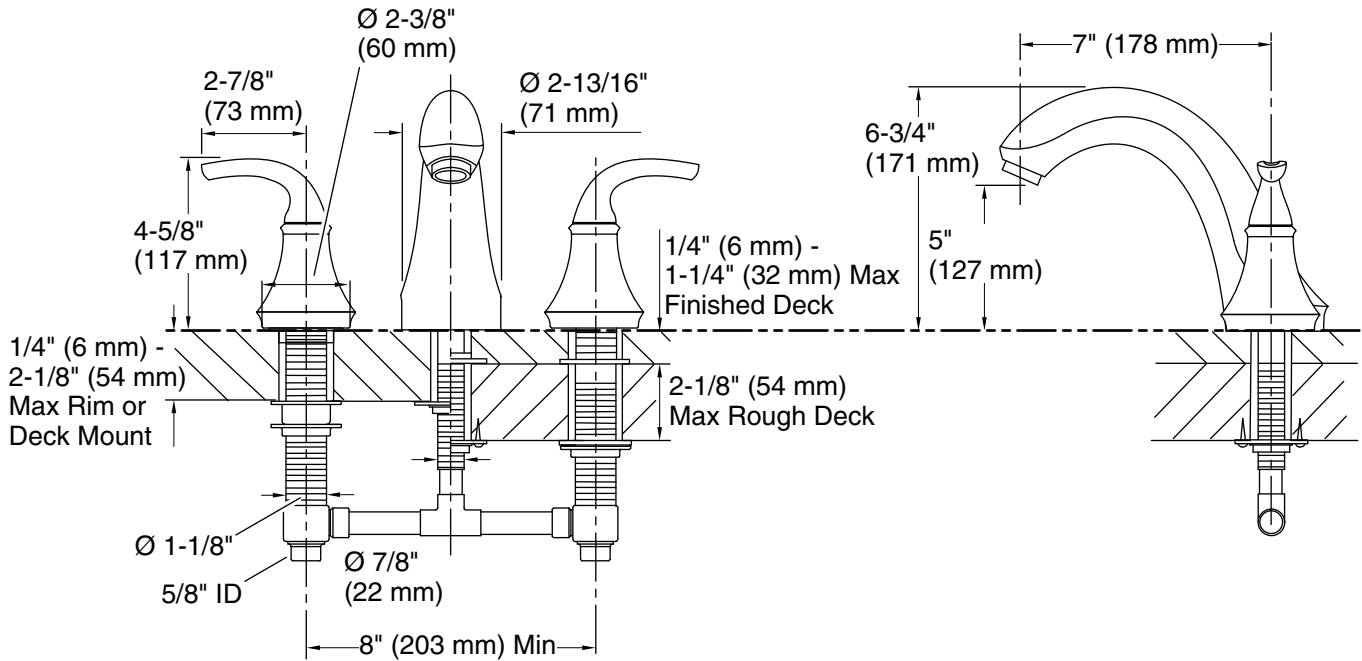

Rim- or Deck-Mount Installation

Rough + Finished Deck Mount Installation

Technical Information

All product dimensions are nominal.

Drain included: No

Notes

Install this product according to the installation instructions.

ADA, OBC, CSA B651 compliant when installed to the specific requirements of these regulations.