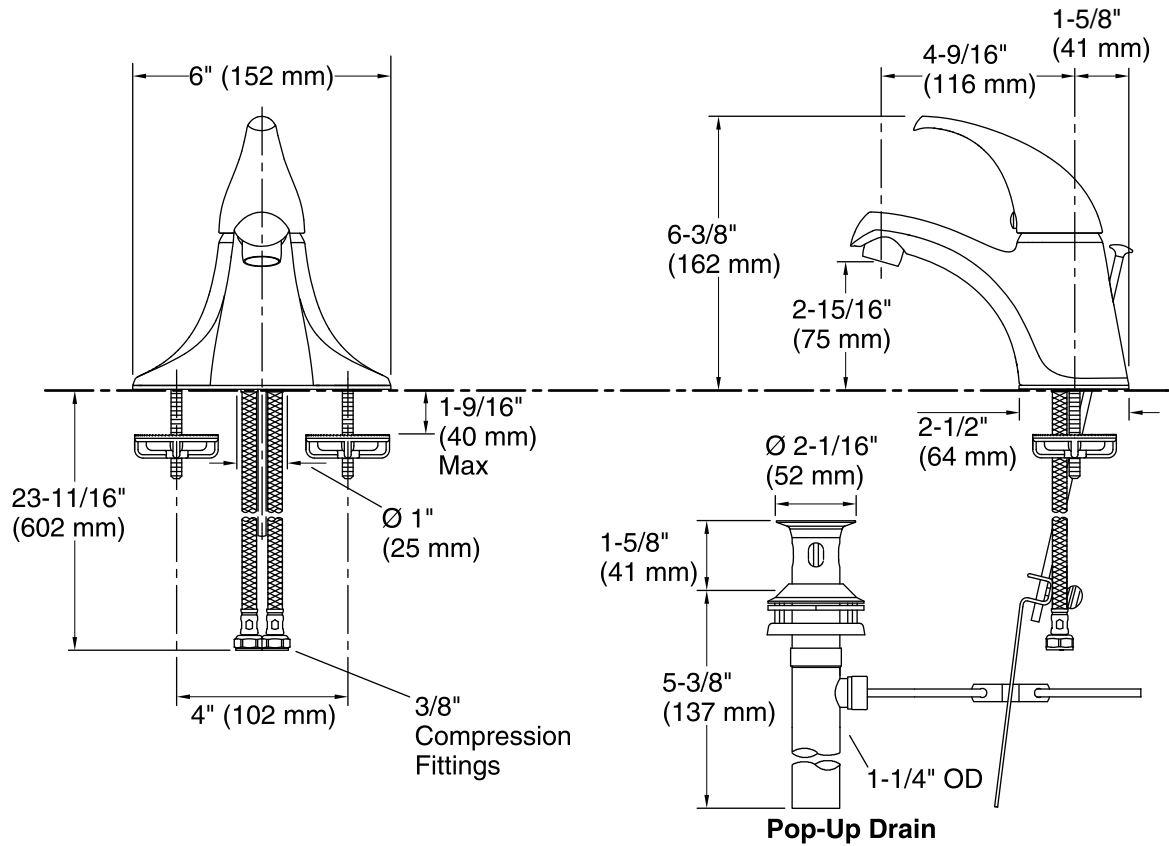

Technical Information

All product dimensions are nominal.

Valve body: Plastic
Drain included: YES
Drain with overflow: YES

Spout:

Spout reach: 4-3/16" (107 mm)
Handle clearance: 3-3/8" (86 mm)

Faucet:

Flow rate: 1.2 gal/min (4.5 l/min)
Pressure: 60 psi (4.1 bar)

Notes

Install this product according to the installation guide.

ADA, OBC, CSA B651 compliant when installed to the specific requirements of these regulations.