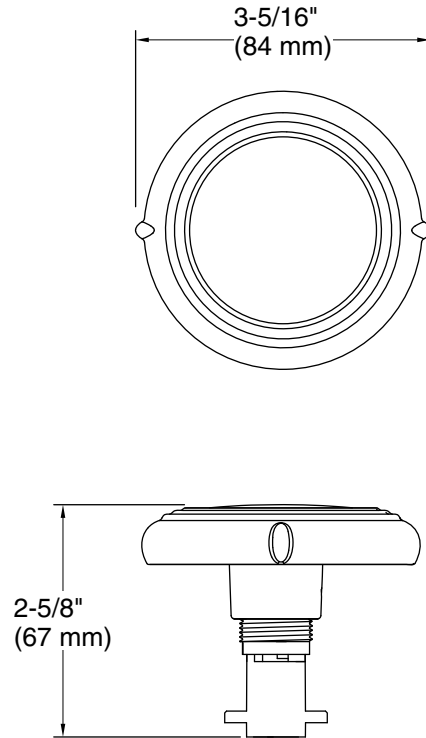

PureFlo™
Traditional rotary-turn bath drain trim
K-T37393

Features

- Handle designed to complement traditional bathroom decor
- Trim can be easily replaced when the design or finish needs updating
- Smooth, rotary turn operation
- Box includes handle, stopper, decorative flange with flange nut, overflow escutcheon, and alignment tool
- Not required for pressure testing the rough drain

Material

- Durable metal construction
- KOHLER finishes resist corrosion and tarnishing

Required Products/Accessories

K-37383 Rough-in cable bath drain, PVC, 30" cable with tubing

K-78438 30" cable bath drain

or

K-37385 rough-in cable drain, PVC, 45" cable

K-78439 45" cable bath drain

Codes/Standards

ASME A112.18.2/CSA B125.2

KOHLER® Faucet Lifetime Limited Warranty

See website for detailed warranty information.

10-4-2025 20:06 - US/CA

THE BOLD LOOK
OF **KOHLER**®

Technical Information

All product dimensions are nominal.

Material: Metal

Notes

Install this product according to the installation instructions.