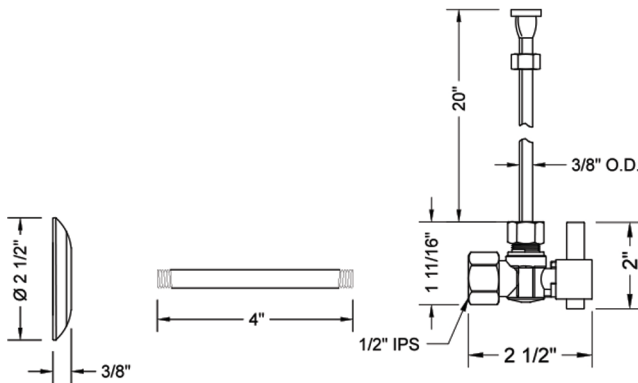

# Quarter Turn Angle Pattern 1/2" IPS x 3/8" O.D. Toilet Supply Kit with Square Lever Handle, 20" Supply Tube, Escutcheon

**Model #: 616-6-72-**

## FEATURES:

- Complete Toilet Supply Kit
- Kit contains:
  - (1) Quarter Turn Angle Pattern 1/2" IPS x 3/8" O.D. Supply Valve with Square Lever Handle P/N 616-6
  - (1) 20" Copper Supply Tube P/N 772
  - (1) Escutcheon P/N 741
  - (1) 1/2" Brass Nipples P/N 801-12.4

## SPECIFICATION DRAWING:

COMPONENTS	
DESCRIPTION	QTY:
ANGLE VALVE - SQUARE LEVER HANDLE	1
20" X 1/2" O.D. SUPPLY TUBE	1
ESCUTCHEON	1
PLASTIC FILL VALVE COUPLING NUT	1
4" NIPPLE	1