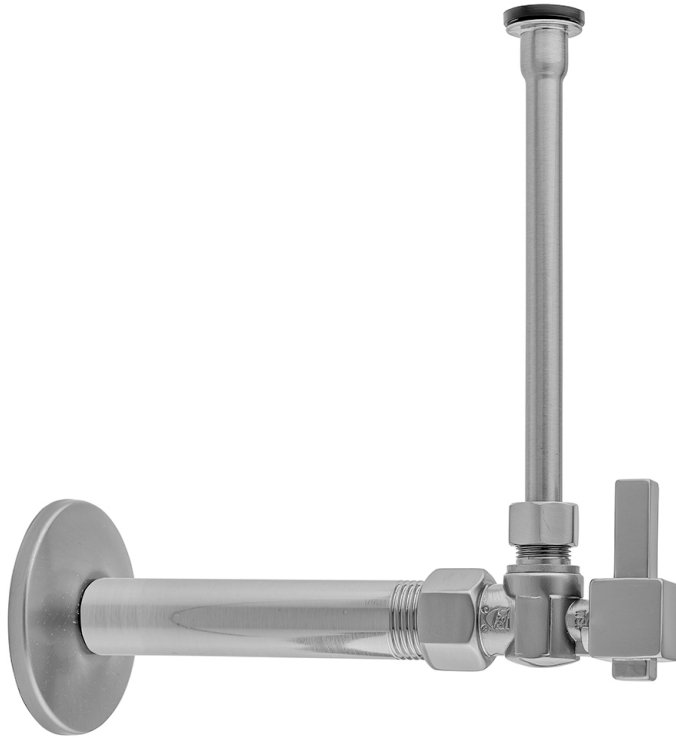

# Quarter Turn Angle Pattern 1/2" IPS x 3/8" O.D. Toilet Supply Kit with Square Lever Handle, 20" Supply Tube, Escutcheon

**Model #: 616-6-72-**

## FEATURES:

- Complete Toilet Supply Kit
- Kit contains:
  - (1) Quarter Turn Angle Pattern 1/2" IPS x 3/8" O.D. Supply Valve with Square Lever Handle P/N 616-6
  - (1) 20" Copper Supply Tube P/N 772
  - (1) Escutcheon P/N 741
  - (1) 1/2" Brass Nipples P/N 801-12.4

## SPECIFICATION DRAWING:

COMPONENTS	
DESCRIPTION	QTY:
ANGLE VALVE - SQUARE LEVER HANDLE	1
20" X 1/2" O.D. SUPPLY TUBE	1
ESCUTCHEON	1
PLASTIC FILL VALVE COUPLING NUT	1
4" NIPPLE	1