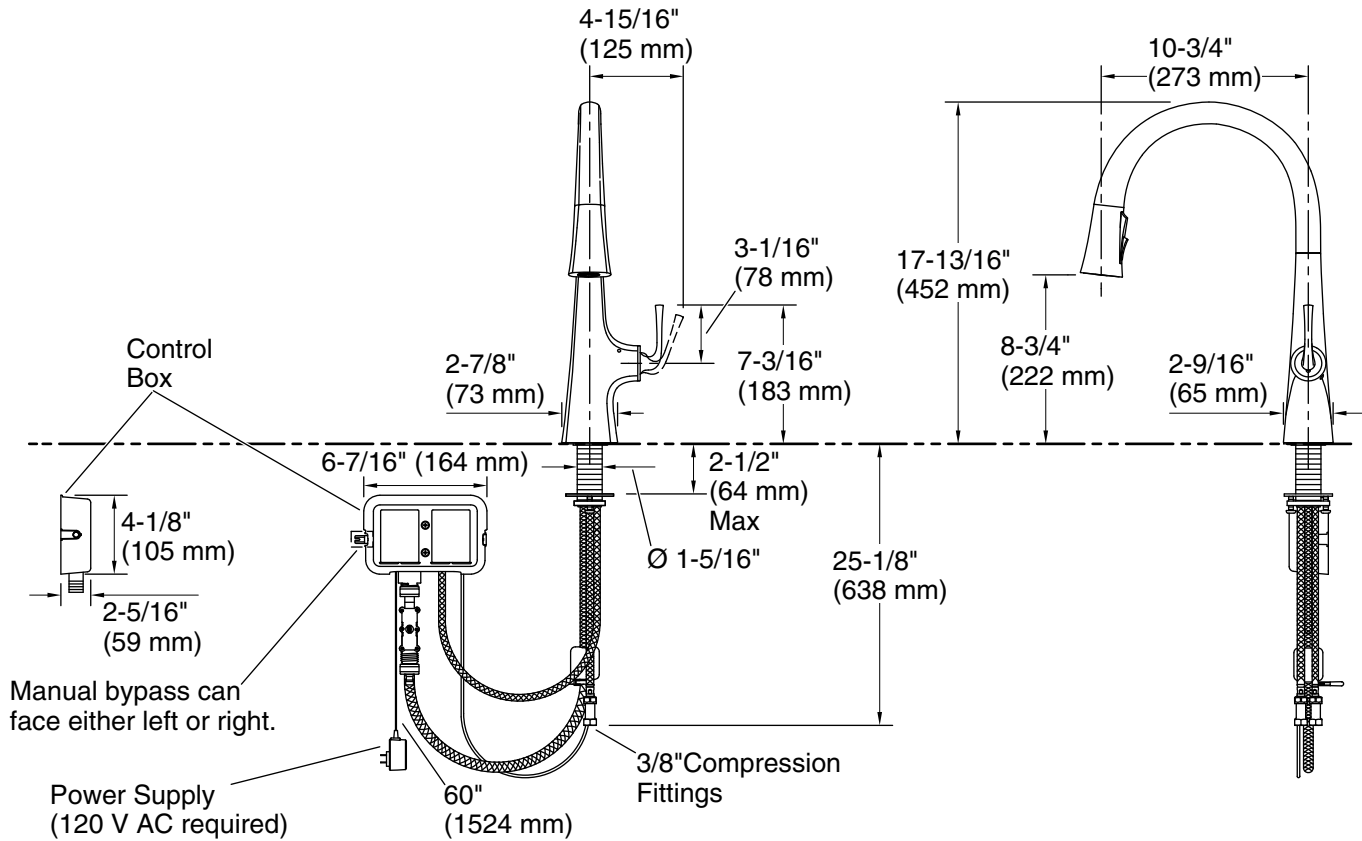

Technical Information

All product dimensions are nominal.

Power source: Plug - AC, not included

Drain included: No

Spout:

Spout reach: 10-3/4" (273 mm)

Notes

Install this product according to the installation instructions.

ADA complaint for faucet handles only.

ADA, CSA B651 compliant when installed to the specific requirements of these regulations.