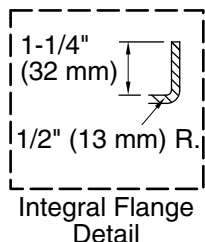

No change in measurements if connected with drain illustrated. (K-7272)

Required Electrical Service

One dedicated circuit required, protected with Class A Ground-Fault Circuit-Interrupter (GFCI). Outside North America, this device may be known as a Residual Current Device (RCD).

Pump: 120 V, 15 A, 60 Hz

Technical Information

All product dimensions are nominal.

Drain location: Right
Basin area, bottom: 45-1/8" x 19-11/16" (1146 mm x 500 mm)
Basin area, top: 52-1/8" x 22-1/16" (1324 mm x 560 mm)
Weight: 113 lbs (51.3 kg)
Minimum floor load: 49 lbs/ft² (239.2 kg/m²)
Water depth: 15-1/8" (384 mm)
Water capacity: 57 gal (215.8 L)
Electrical component rating: Pump: 120 V, 7 A, 60 Hz
Pump speed: Single
Minimum flat for door: 2-9/16" (66 mm)

Notes

Measure your actual product for rough-in details.

Install this product according to the installation instructions.

The hot water supply should be 70% of the capacity of the bath or greater. Installations will vary.

ADA compliant when installed to the specific requirements of these regulations.