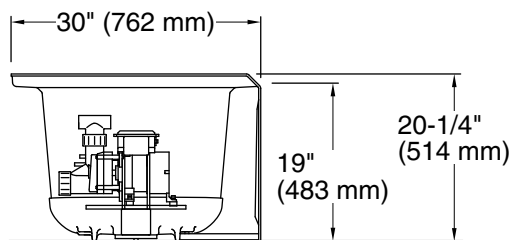

No change in measurements if connected with drain illustrated. (K-7272)

Required Electrical Service

One dedicated circuit required, protected with Class A Ground-Fault Circuit-Interrupter (GFCI). Outside North America, this device may be known as a Residual Current Device (RCD).

Pump: 120 V, 15 A, 60 Hz

Technical Information

All product dimensions are nominal.

Drain location: Right
Basin area, bottom: 45-1/8" x 19-11/16" (1146 mm x 500 mm)
Basin area, top: 52-1/8" x 22-1/16" (1324 mm x 560 mm)
Weight: 113 lbs (51.3 kg)
Minimum floor load: 49 lbs/ft² (239.2 kg/m²)
Water depth: 15-1/8" (384 mm)
Water capacity: 57 gal (215.8 L)
Electrical component rating: Pump: 120 V, 7 A, 60 Hz
Pump speed: Single
Minimum flat for door: 2-9/16" (66 mm)

Notes

Measure your actual product for rough-in details.

Install this product according to the installation instructions.

The hot water supply should be 70% of the capacity of the bath or greater. Installations will vary.

ADA compliant when installed to the specific requirements of these regulations.