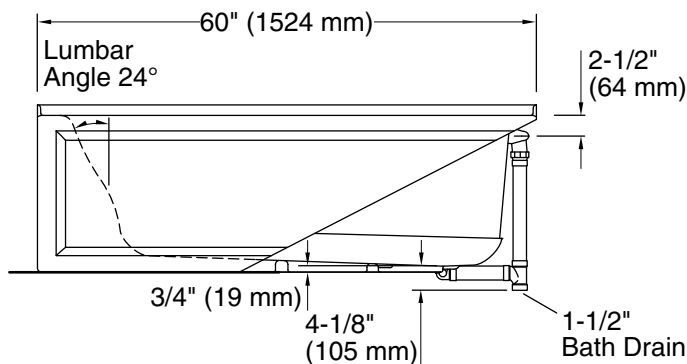

No change in measurements if connected with drain illustrated. (K-7272)

Required Electrical Service

One dedicated circuit required, protected with Class A Ground-Fault Circuit-Interrupter (GFCI). Outside North America, this device may be known as a Residual Current Device (RCD).

Pump: 120 V, 15 A, 60 Hz

Technical Information

All product dimensions are nominal.

Drain location: Right
Basin area, bottom: 45-1/8" x 19-11/16" (1146 mm x 500 mm)
Basin area, top: 52-1/8" x 22-1/16" (1324 mm x 560 mm)
Weight: 113 lbs (51.3 kg)
Minimum floor load: 49 lbs/ft² (239.2 kg/m²)
Water depth: 15-1/8" (384 mm)
Water capacity: 57 gal (215.8 L)
Electrical component rating: Pump: 120 V, 7 A, 60 Hz
Pump speed: Single
Minimum flat for door: 2-9/16" (66 mm)

Notes

Measure your actual product for rough-in details.

Install this product according to the installation instructions.

The hot water supply should be 70% of the capacity of the bath or greater. Installations will vary.

ADA compliant when installed to the specific requirements of these regulations.