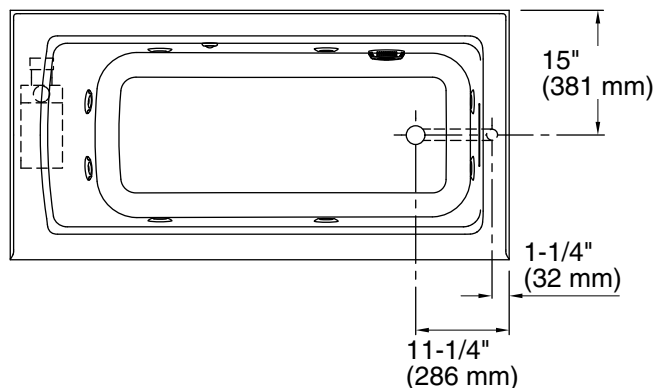

No change in measurements if connected with drain illustrated. (K-7272)

Required Electrical Service

One dedicated circuit required, protected with Class A Ground-Fault Circuit-Interrupter (GFCI). Outside North America, this device may be known as a Residual Current Device (RCD).

Pump: 120 V, 15 A, 60 Hz

Technical Information

All product dimensions are nominal.

Drain location: Right
Basin area, bottom: 45-1/8" x 19-11/16" (1146 mm x 500 mm)
Basin area, top: 52-1/8" x 22-1/16" (1324 mm x 560 mm)
Weight: 113 lbs (51.3 kg)
Minimum floor load: 49 lbs/ft² (239.2 kg/m²)
Water depth: 15-1/8" (384 mm)
Water capacity: 57 gal (215.8 L)
Electrical component rating: Pump: 120 V, 7 A, 60 Hz
Pump speed: Single
Minimum flat for door: 2-9/16" (66 mm)

Notes

Measure your actual product for rough-in details.

Install this product according to the installation instructions.

The hot water supply should be 70% of the capacity of the bath or greater. Installations will vary.

ADA compliant when installed to the specific requirements of these regulations.