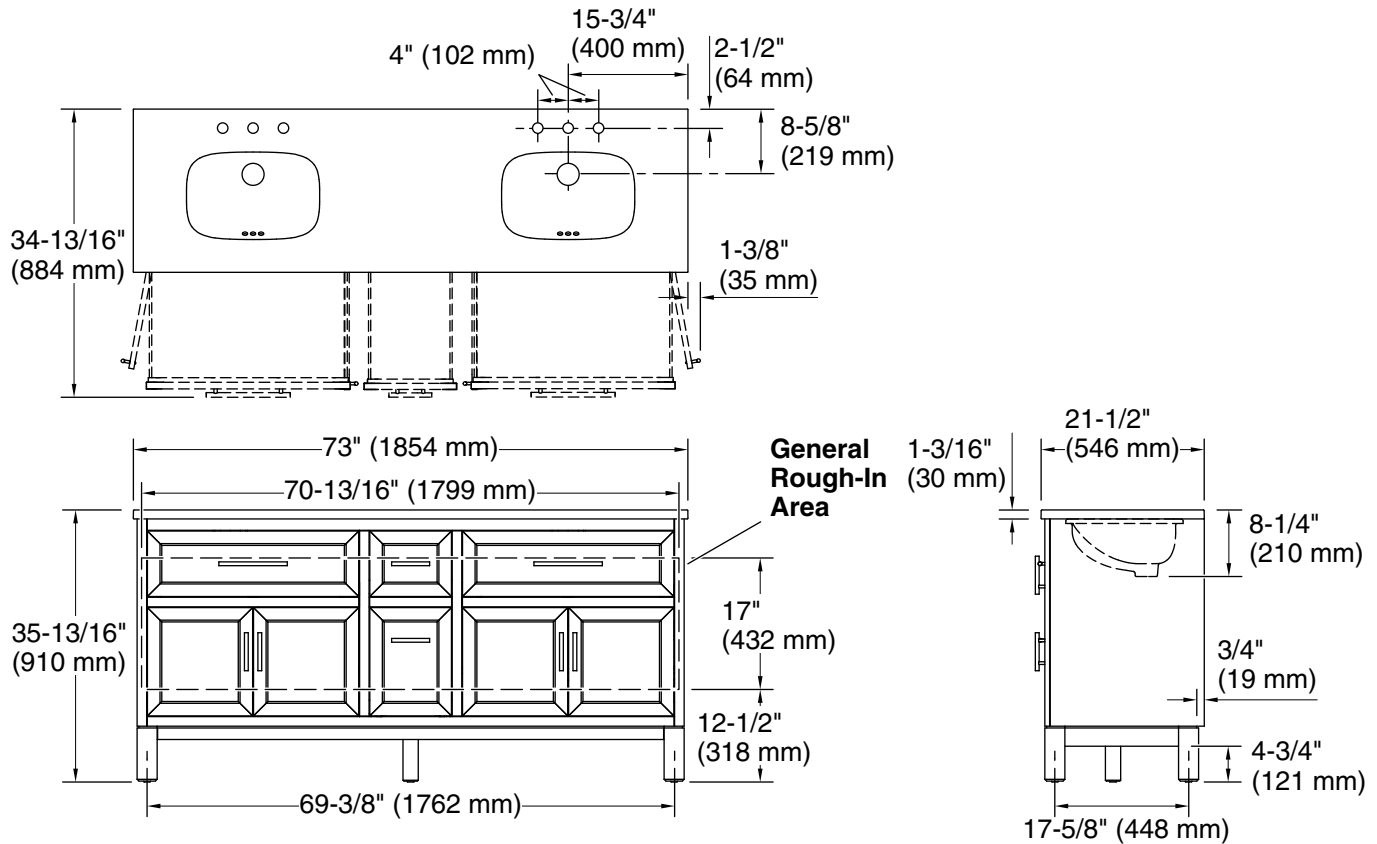

Features

- Set includes cabinet, precut quartz vanity top, sinks, cabinet hardware
- Vanity top has 8" (203 mm) widespread faucet holes; requires deck-mount faucets (sold separately)
- Three-way adjustable slow-close door hinges for easy cabinet access
- Dovetail joint drawer construction
- Soft-close drawers and doors prevent slamming

Technical Information

All product dimensions are nominal.

Notes

Install this product according to the installation instructions.