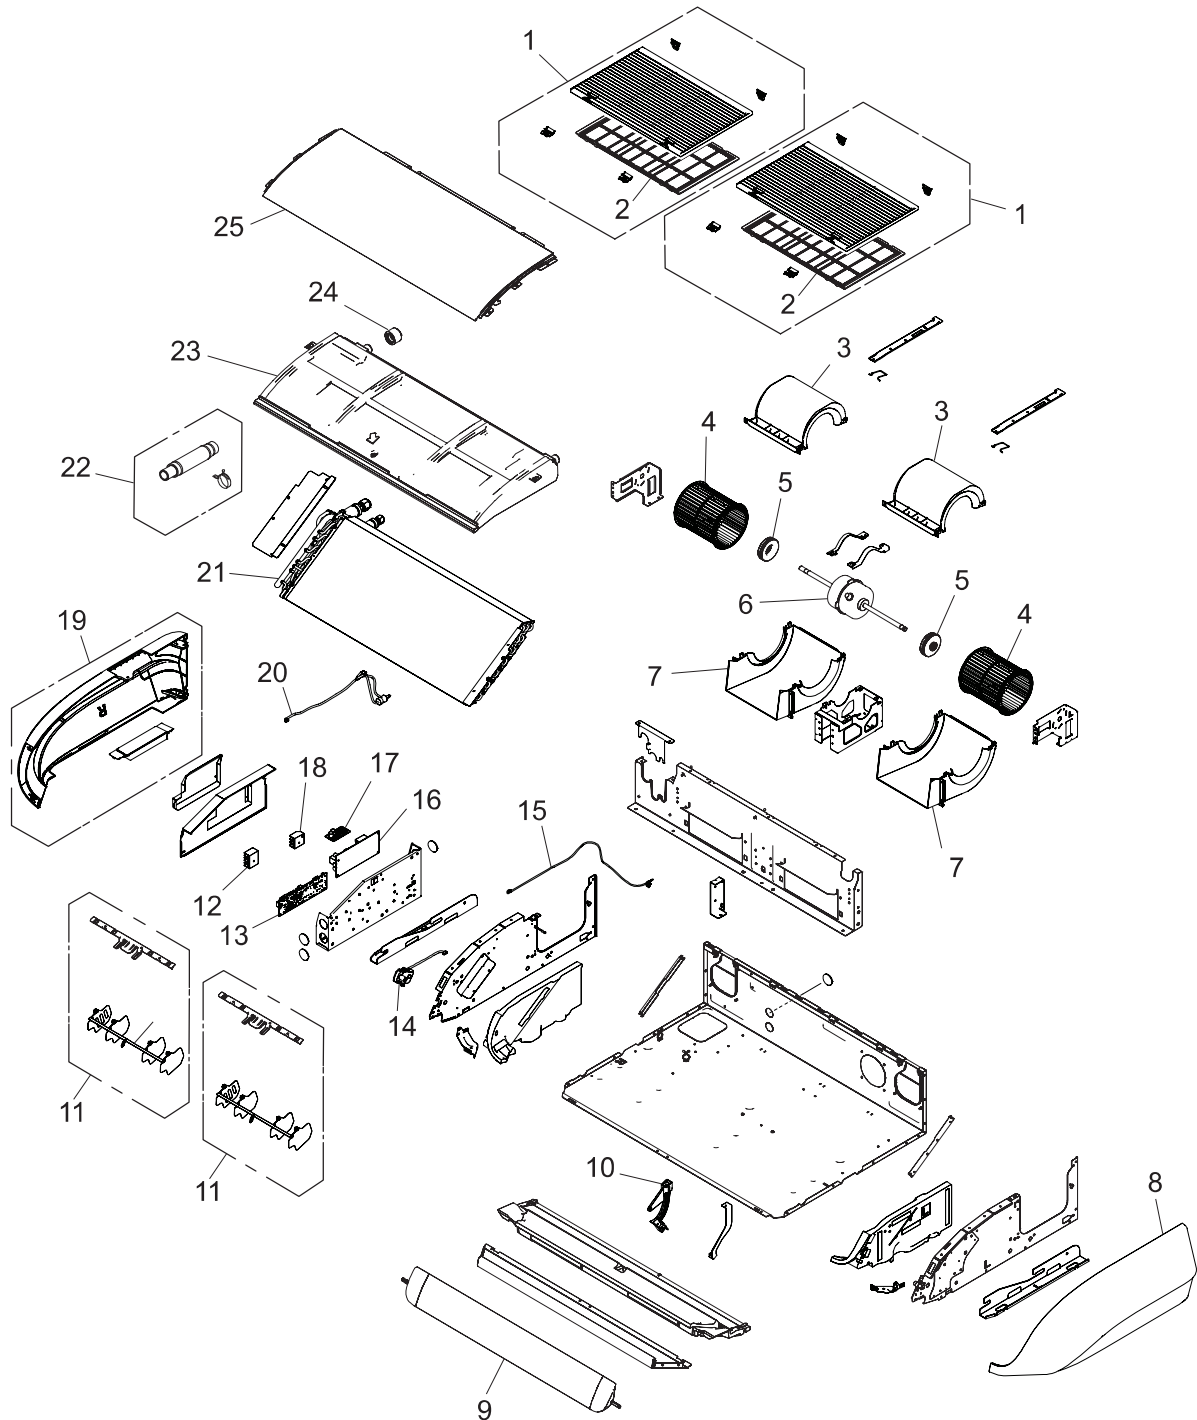

2. Indoor unit parts list

2-1. Model: ABUH18LUAS

■ Chassis

Item no.	Part no.	Part name	Service part
1	9384321015	Intake grille A sub assy	◆
2	9383342011	Air filter B	◆
3	9384307002	Casing U assy	◆
4	9384110015	Sirocco fan assy	◆
5	9383443008	Rubber (Vibration proof)	◆
6	9603817008	DC fan motor	◆
7	9384311009	Casing B assy	◆
8	9383406003	Side panel L	◆
9	9384144027	Flap assy (2-fan)	◆
10	9383386008	Flap hinge	◆
11	9384375001	L and R louver assy	◆
12	9900896027	Terminal (5P)	◆
13	9711870605	Main PCB	◆
14	9384312013	Gear box sub assy (including stepping motor)	◆
15	9900960049	Thermistor (Room)	◆
16	9710661068	Power supply PCB	◆
17	9710019005	2-way remote PCB	◆
18	9306489045	Terminal (3P)	◆
19	9384320001	Side panel R sub assy	◆
20	9900892029	Thermistor (Pipe)	◆
21	9384287106	Evaporator total assy	◆
22	9384324016	Drain hose sub assy	◆
23	9384364029	Drain pan total assy (2-fan)	◆
24	9358746004	Drain cap	◆
25	9384241023	Front panel (2-fan) assy	◆
—	9710171086	Wire with connector (CN54 on Main PCB—CN262 on Power supply PCB)	◆
—	9710206047	Wire with connector (CN55 on Main PCB—CN263 on Power supply PCB)	◆
—	9710343056	Wire with connector (CN300 on Main PCB—Terminal [5P])	◆
—	9710177095	Wire with connector (CN46 on Main PCB—Terminal [5P])	◆
—	9710703041	Wire with connector (CN205 on Power supply PCB—Terminal [3P])	◆