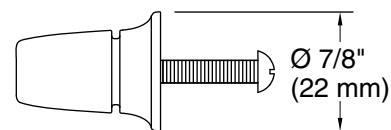

Installation

- Installation hardware and template included

Required Products/Accessories

- K-33577-ASB 24" bathroom vanity cabinet with sink and quartz top
- K-33578-ASB 30" bathroom vanity cabinet with sink and quartz top
- K-33579-ASB 36" bathroom vanity cabinet with sink and quartz top
- K-33580-ASB 48" bathroom vanity cabinet with sink and quartz top
- K-33581-ASB 60" bathroom vanity cabinet with sinks and quartz top
- K-33582-ASB 24" x 70" linen tower
- K-33583-ASB 24" x 28" wall cabinet

Technical Information

All product dimensions are nominal.

Material: Zinc