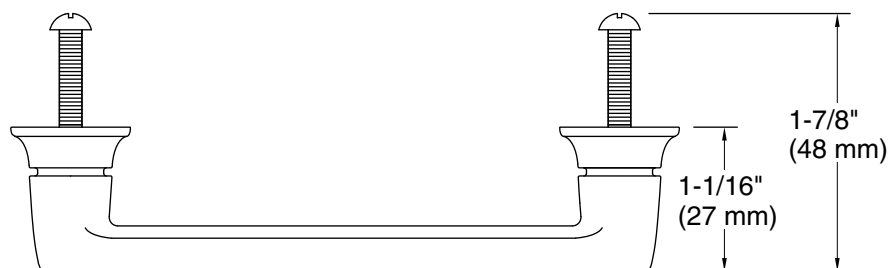

Features

- Simple bar pull with rounded edges; coordinates with Winnow cabinets to complete your bathroom

Material

- Premium material construction for durability and reliability
- KOHLER finishes resist corrosion and tarnishing

Installation

- Installation hardware and template included

Required Products/Accessories

- K-33577-ASB 24" bathroom vanity cabinet with sink and quartz top
- K-33578-ASB 30" bathroom vanity cabinet with sink and quartz top
- K-33579-ASB 36" bathroom vanity cabinet with sink and quartz top
- K-33580-ASB 48" bathroom vanity cabinet with sink and quartz top
- K-33581-ASB 60" bathroom vanity cabinet with sinks and quartz top
- K-33582-ASB 24" x 70" linen tower
- K-33583-ASB 24" x 28" wall cabinet

Technical Information

All product dimensions are nominal.

Material: Zinc