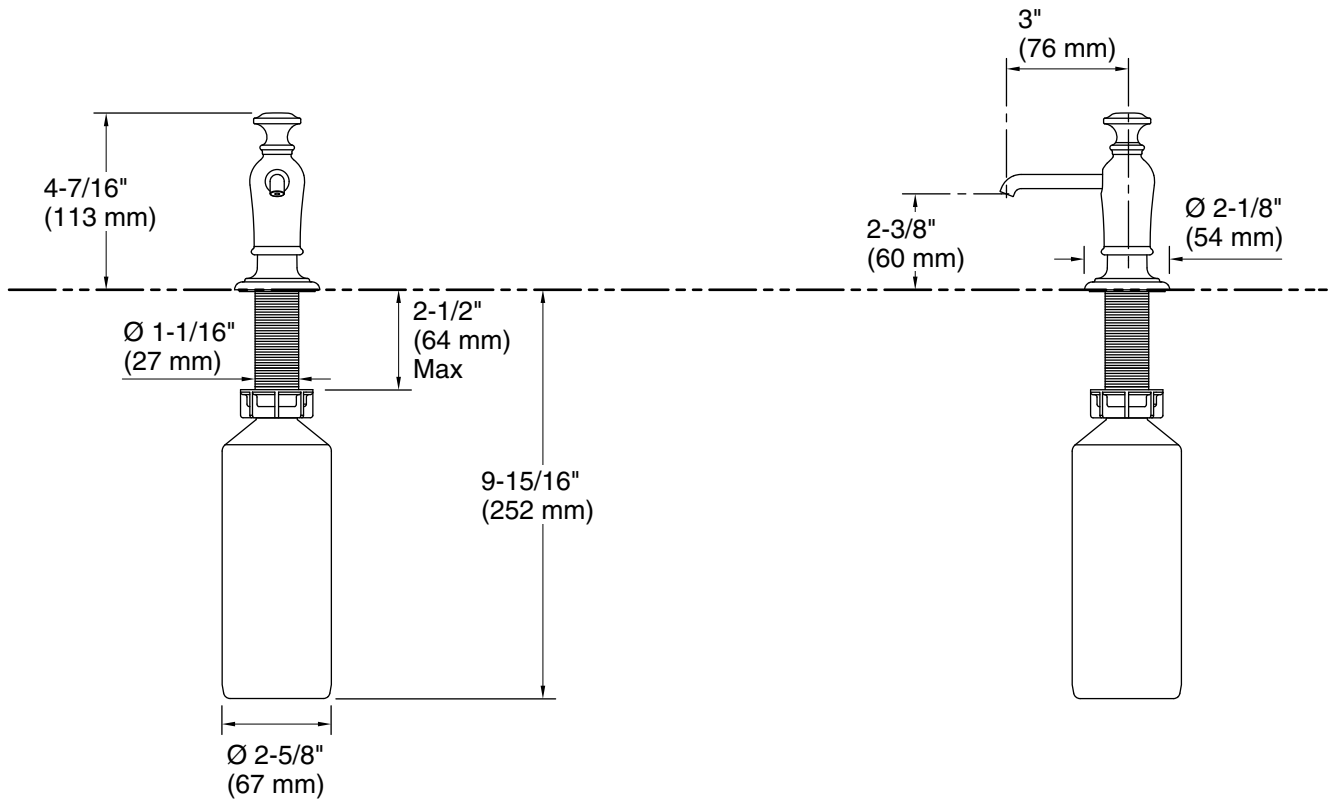

Features

- Holds up to 16 ounces of soap or lotion; refillable from top
- Greater thread length is suitable for use with thicker countertops
- Coordinates with faucets and accessories in the Artifacts collection

Technical Information

All product dimensions are nominal.

Material: Brass/Plastic