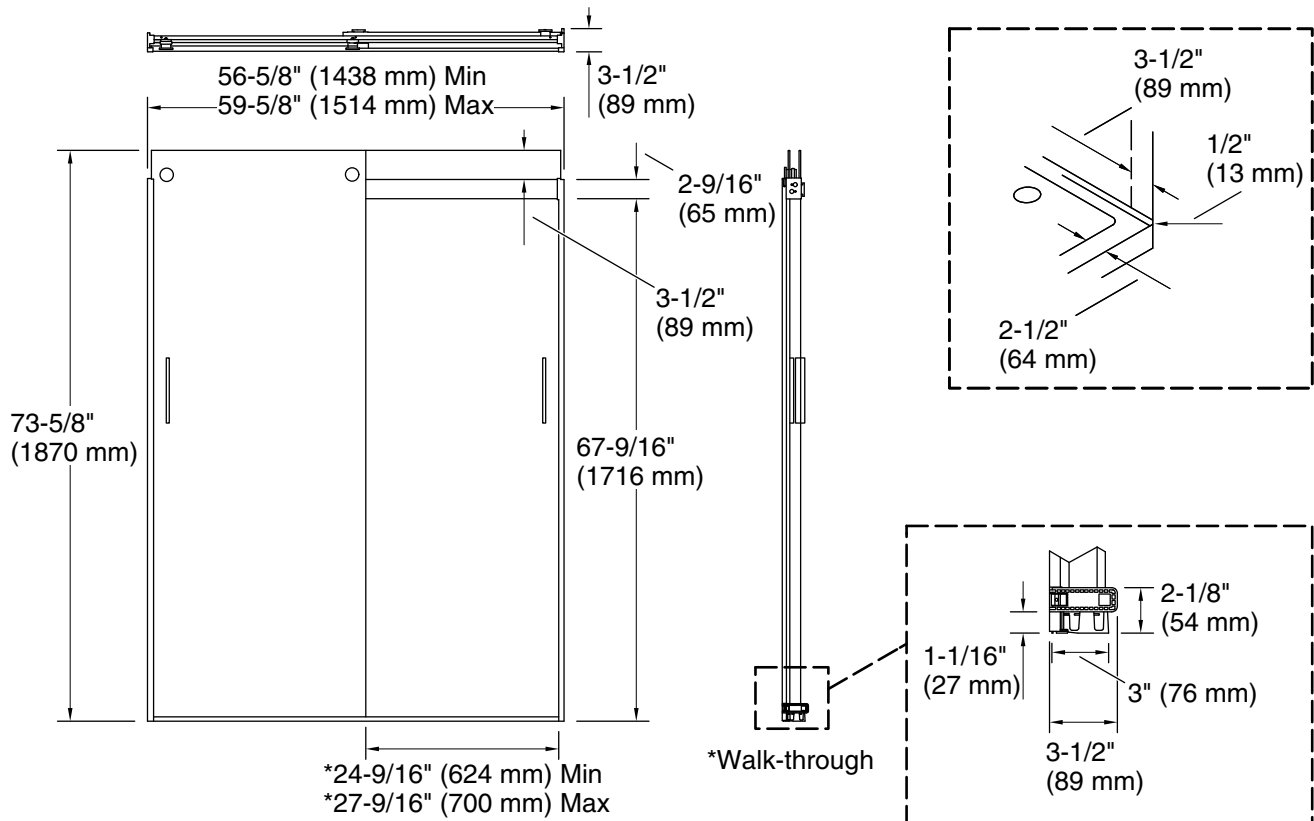

Material

- Frameless, 1/4" (6 mm) thick Crystal Clear tempered glass

Installation

- Sliding shower door
- Not for use in hospitality

Codes/Standards

ANSI Z97.1
CAN/CGSB-12.1
CPSC 16CFR 1201

KOHLER® Bath and Shower Doors Ten-Year Limited Warranty

Available Glass Options

Code	Description
L	Crystal Clear

Technical Information

All product dimensions are nominal.

Base-To-Wall	1/2" (13 mm)
Radius – Max:	
Shower Ledge Min	2-1/2" (64 mm)
Flat:	
Shower Wall Min	3-1/2" (89 mm)
Flat:	

Notes

Install this product according to the installation guide.

If replacing a shower door, the narrow wall jamb design of this door may not cover the existing shower door holes.

The vertical opening should be a minimum of 76-1/2" (1943 mm) to allow for installation clearance.