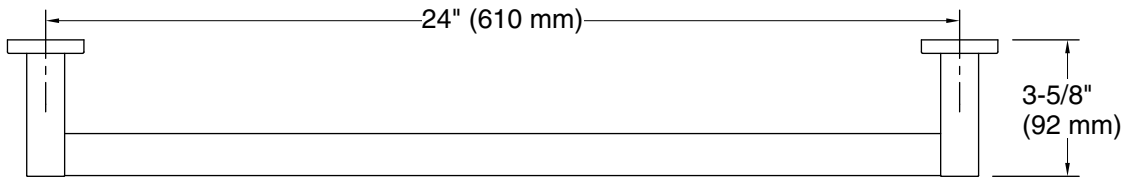

Features

- 24" (610 mm) bar
- Coordinates with other products in the Parallel collection

Material

- Premium metal construction for durability and reliability
- KOHLER finishes resist corrosion and tarnishing

Color tiles intended for reference only.

Color	Code	Description
	CP	Polished Chrome
	BN	Vibrant® Brushed Nickel
	BL	Matte Black
	2MB	Vibrant® Brushed Moderne Brass

Technical Information

All product dimensions are nominal.