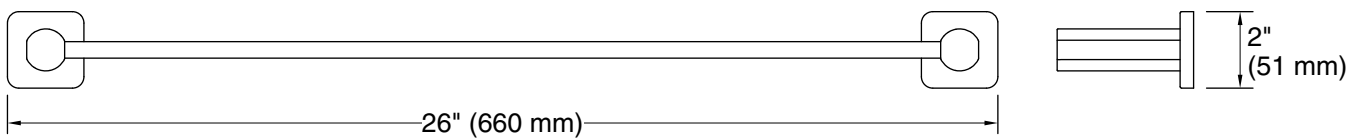

Features

- 24" (610 mm) bar
- Coordinates with other products in the Parallel collection

Material

- Premium metal construction for durability and reliability
- KOHLER finishes resist corrosion and tarnishing

Color tiles intended for reference only.

Color	Code	Description
	CP	Polished Chrome
	BN	Vibrant® Brushed Nickel
	BL	Matte Black
	2MB	Vibrant® Brushed Moderne Brass

Technical Information

All product dimensions are nominal.