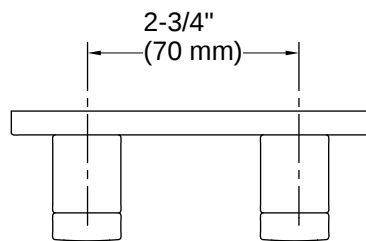

Installation

- Installation template included

Installation Notes

Install this product according to the installation instructions.