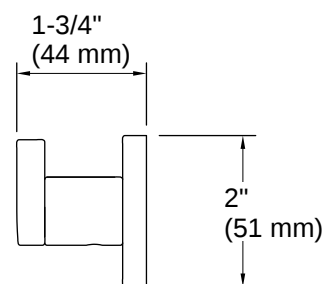

Installation

- Installation template included

Installation Notes

Install this product according to the installation instructions.