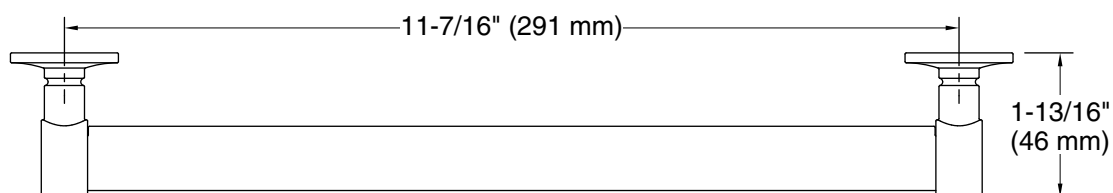

Installation

- Installation hardware and template included.

Recommended Products/Accessories

- K-33559 36" bathroom vanity
- K-33560 60" bathroom vanity

Codes/Standards

None Applicable

KOHLER® One-Year Limited Warranty

Technical Information

All product dimensions are nominal.

Material: Zinc, Wood