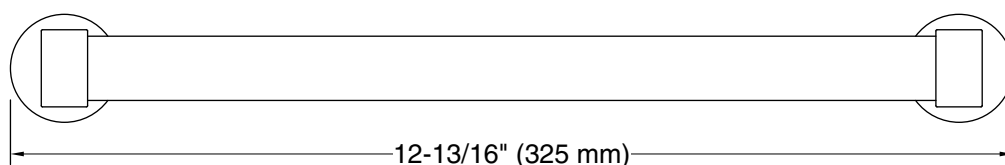

Installation

- Installation hardware and template included.

Recommended Products/Accessories

- K-33559 36" bathroom vanity
- K-33560 60" bathroom vanity

Codes/Standards

None Applicable

KOHLER® One-Year Limited Warranty

Technical Information

All product dimensions are nominal.

Material: Zinc, Wood