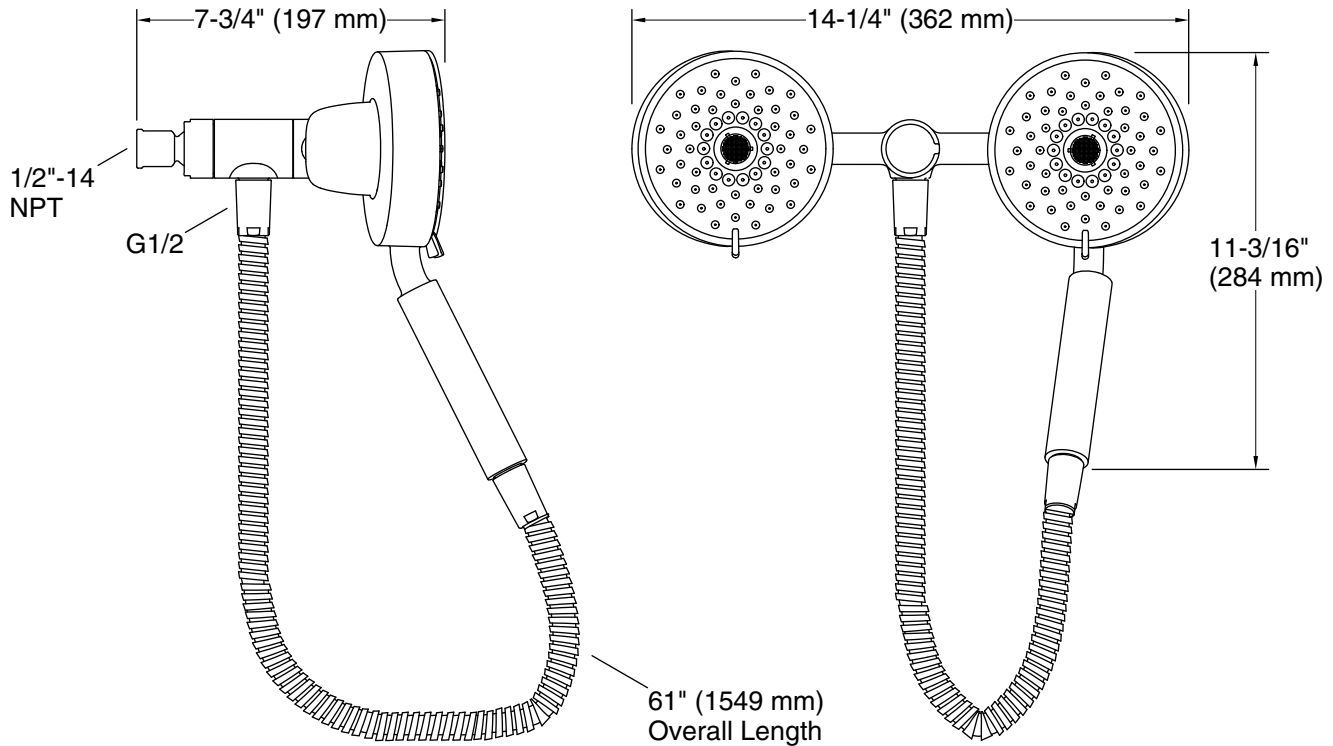

Features

- Multifunction showerhead and handshower each have advanced spray engines to provide three experiences: full coverage, pulsating massage, and silk spray
- Full coverage spray produces an encompassing spray ideal for everyday use
- Pulsating massage spray targets sore muscles to ease away aches and pains
- Silk spray releases a dense, luxurious spray ideal for rinsing
- Pause feature temporarily pauses water flow to conserve water while you lather, shave, or shampoo
- MasterClean™ sprayface features an easy-to-clean surface that withstands mineral buildup
- 1.75 gpm (6.6 lpm) maximum flow rate at 45 psi (3.1 bar)
- Box includes: Showerhead, handshower, and 60" (1524 mm) metal hose

Material

- Premium material construction for durability and reliability
- KOHLER finishes resist corrosion and tarnishing

Installation

- Shower arm and flange sold separately

Included Components

Additional Components:
60" metal hose

Technical Information

All product dimensions are nominal.

Showerhead/Body Spray:

Rated maximum flow: 1.75 gal/min (6.6 l/min)

Pressure: 45 psi (3.1 bar)

Notes

Install this product according to the installation instructions.