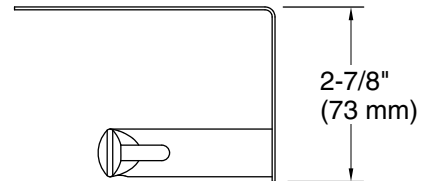

Technical Information

All product dimensions are nominal.

Material: Zinc, Stainless Steel

Notes

Install this product according to the installation instructions.