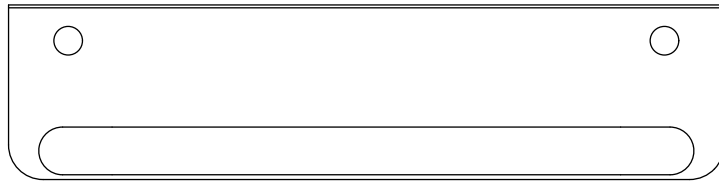

Technical Information

All product dimensions are nominal.

Material: Zinc, Stainless Steel

Notes

Install this product according to the installation instructions.