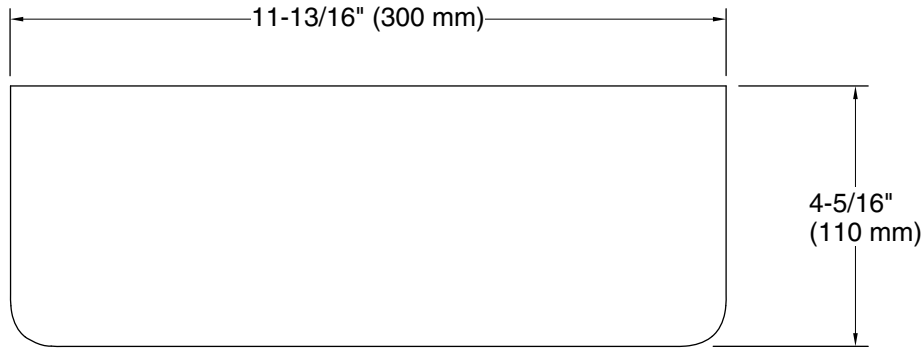

Technical Information

All product dimensions are nominal.

Material: Zinc, Stainless Steel

Notes

Install this product according to the installation instructions.