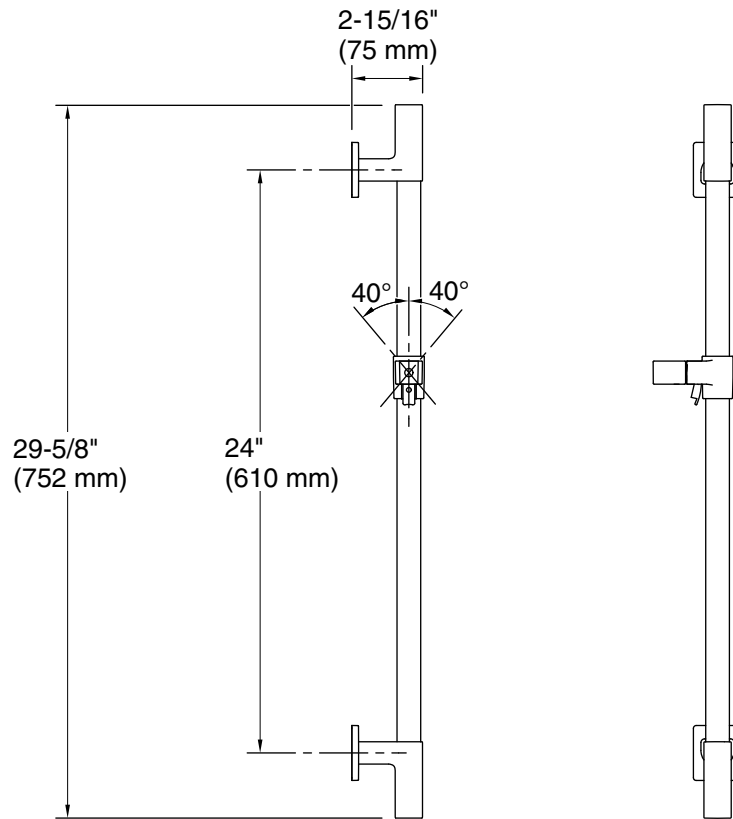

Features

- Adjustable mounting brackets offer installation flexibility
- Adjustable angle of handshower
- Metal construction
- Coordinates with Awaken showerheads, handshowers and showering accessories

Technical Information

All product dimensions are nominal.

Notes

Install this product according to the installation guide.

ADA compliant when installed to the specific requirements of these regulations.