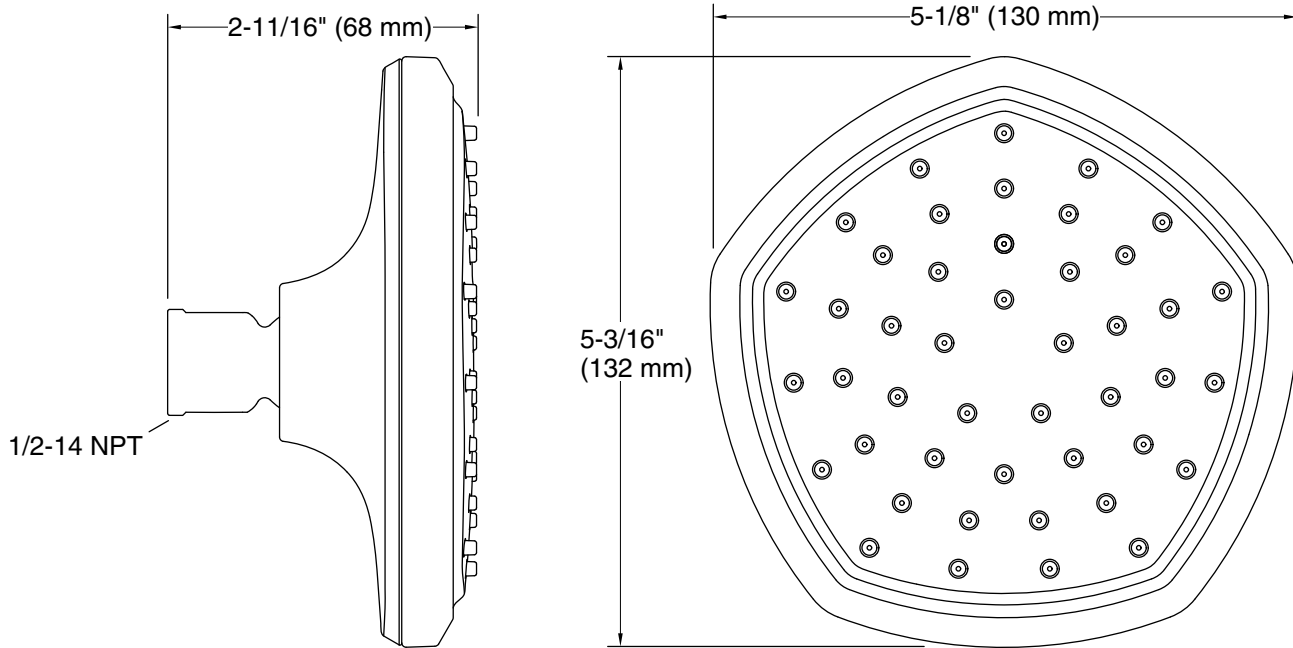

Features

- Single-function showerhead with 45-nozzle 5" (127 mm) diameter sprayface
- Full Coverage with Katalyst™ air-induction technology delivers a drenching spray experience, ideal for rinsing shampoo from hair
- Optimized sprayface for maximum performance
- MasterClean™ sprayface features an easy-to-clean surface that withstands mineral buildup and maximizes spray performance
- 1.75 gpm (6.6 lpm) maximum flow rate at 80 psi (5.5 bar)
- Part of the Occasion bathroom faucet and accessory collection
- Requires shower arm and flange (sold separately)

Installation

- 1/2" -14 NPT connection

Recommended Products/Accessories

K-72775 Shower Arm and Flange

Codes/Standards

ASME A112.18.1/CSA B125.1
DOE - Energy Policy Act 1992
EPA WaterSense®
California Energy Commission (CEC)
NOM Standards
NOM 008-CONAGUA

Technical Information

All product dimensions are nominal.

Spout:

Shower/Rainhead rated max flow: 1.75 gal/min (6.6 l/min)

Notes

For use with automatic compensating valves rated at 1.75 gal/min (6.6 l/min) or less.