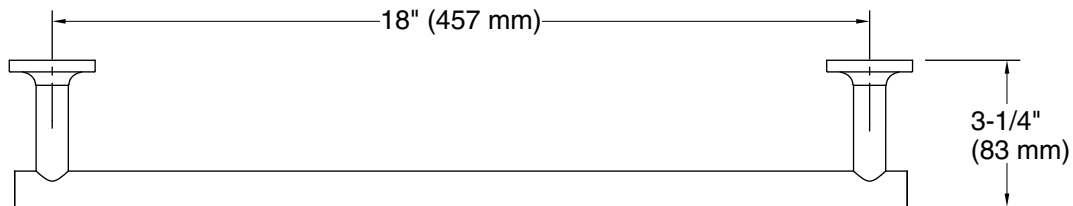

Technical Information

All product dimensions are nominal.

Installation Type: Wall-mount

Material: Metal

Notes

Install this product according to the installation guide.