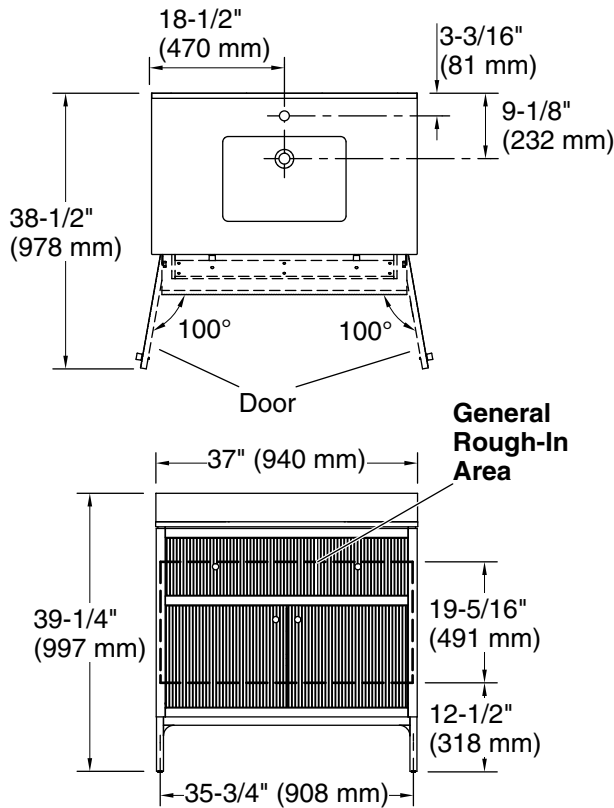

Color	Code	Description
	0	White
	EMG	Emerald Green

Technical Information

All product dimensions are nominal.

Lighting included: No

Notes

Install this product according to the installation instructions.