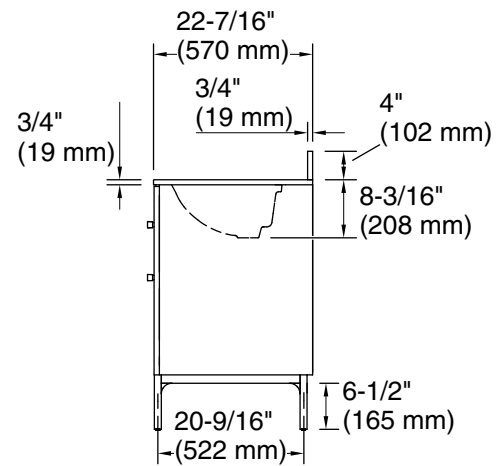

Color	Code	Description
	0	White
	EMG	Emerald Green

Technical Information

All product dimensions are nominal.

Lighting included: No

Notes

Install this product according to the installation instructions.