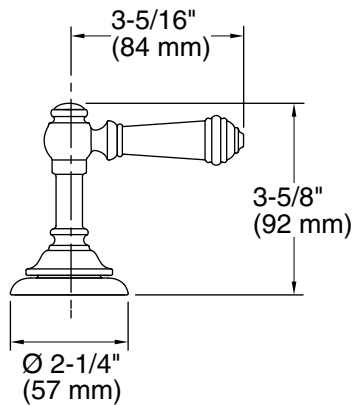

6-10-2024 20:14 - US

THE BOLD LOOK  
OF **KOHLER®**

**KOHLER** Faucets Deck-mount bath faucet handle trim with Lever design  
**Artifacts®**  
**K-T98071-4**

**Technical Information**

All product dimensions are nominal.