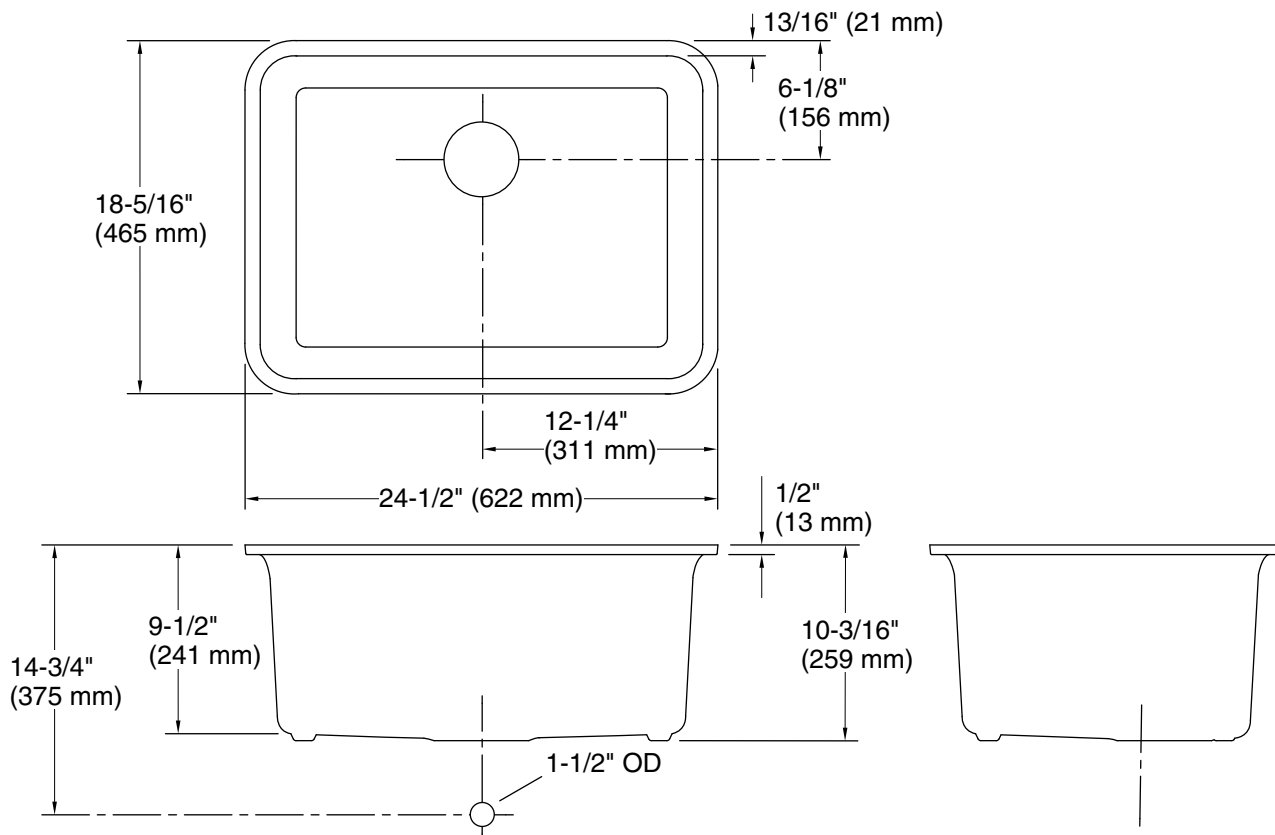

Features

- 27" (686 mm) minimum base cabinet width
- Single bowl
- 9-1/2" (241 mm) depth provides generous workspace
- Includes sink rack
- Includes cutout templates and installation clips
- Matte finish offers rich, dimensional color

Technical Information

All product dimensions are nominal.

Basin configuration: Single Bowl

Min. base cabinet width: 27" (686 mm)

Bowl area (Only): Length: 22-9/16" (573 mm)
 Width: 16-3/8" (416 mm)
 Bowl depth: 9-1/2" (241 mm)
 Water depth: 9-1/2" (241 mm)