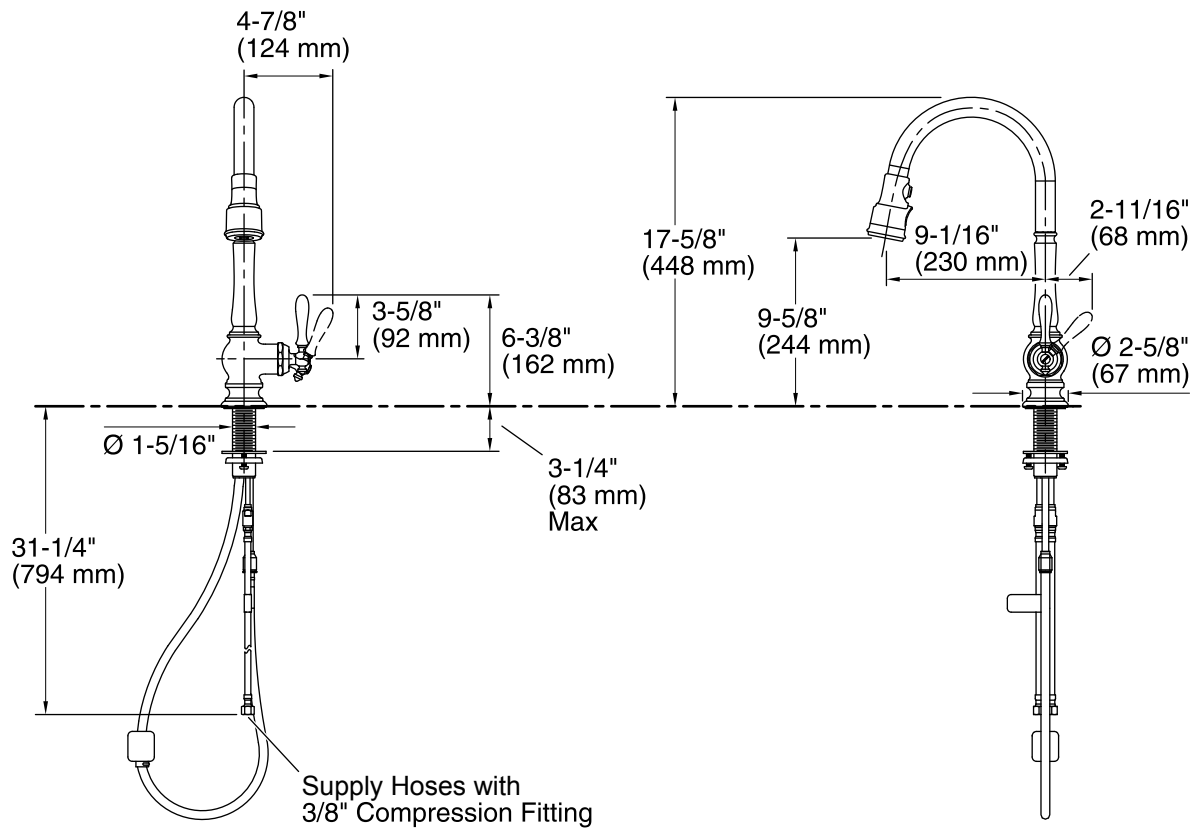

Technical Information

All product dimensions are nominal.

Spout reach: 9-1/16" (231 mm)

Faucet:

Flow rate: 1.8 gal/min (6.8 l/min)

Pressure: 60 psi (4.1 bar)

Notes

Install this product according to the installation guide.

Meets all local plumbing codes for backflow prevention requirements.

ADA, CSA B651 compliant when installed to the specific requirements of these regulations.