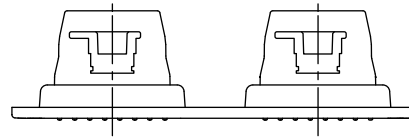

Technical Information

All product dimensions are nominal.

Showerhead/Body Spray:

Rated maximum flow: 2.5 gal/min (9.5 l/min)

Pressure: 80 psi (5.5 bar)

Notes

Install this product according to the installation guide.