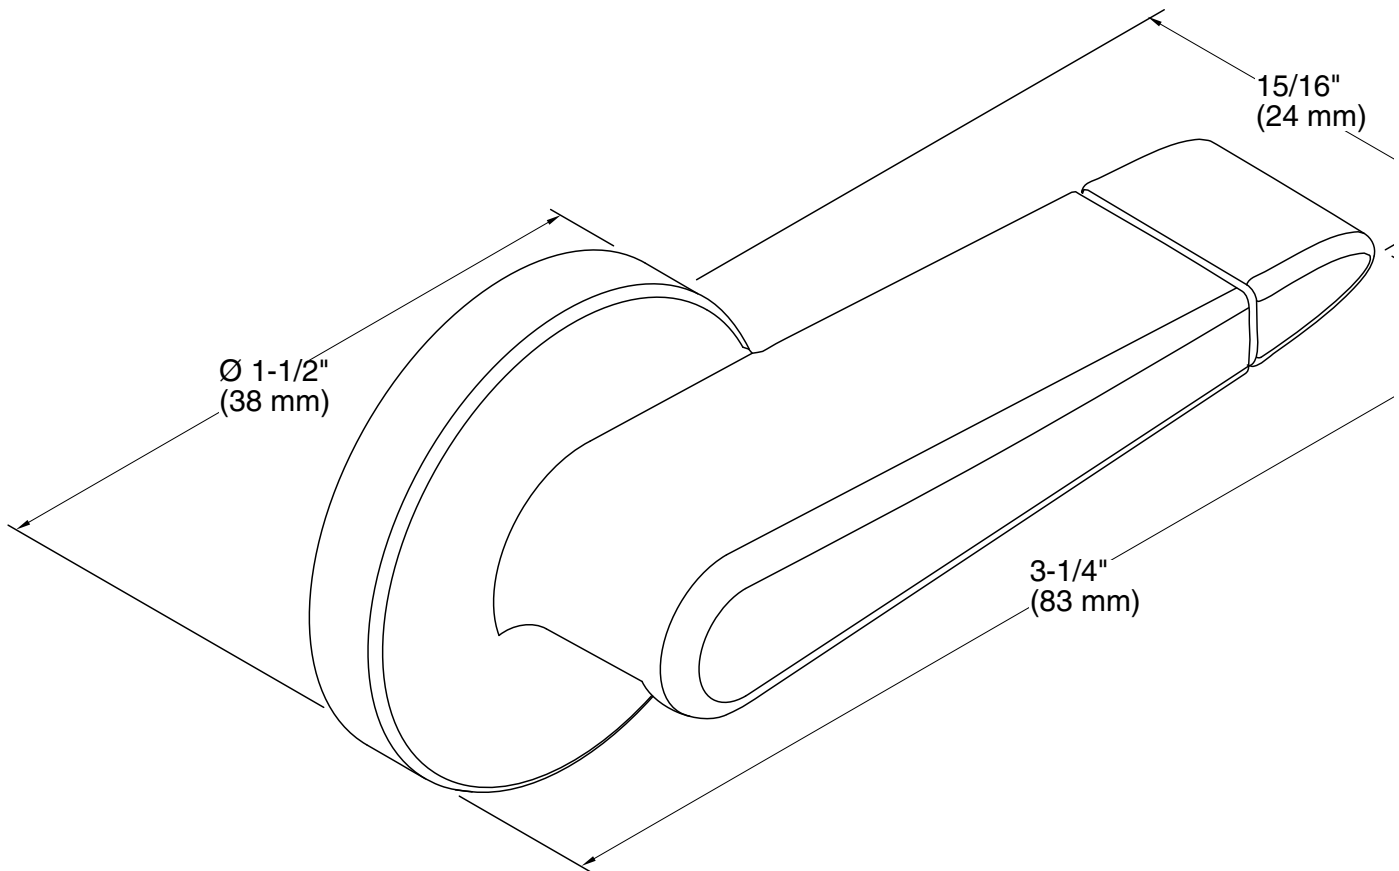

### Features

- Left-hand nested trip lever
- For use with the K-3987 and K-3988 Wellworth, K-3989 Highline, and K-75790 Persuade Curv dual-flush toilets

## Technical Information

All product dimensions are nominal.

Material: Metal