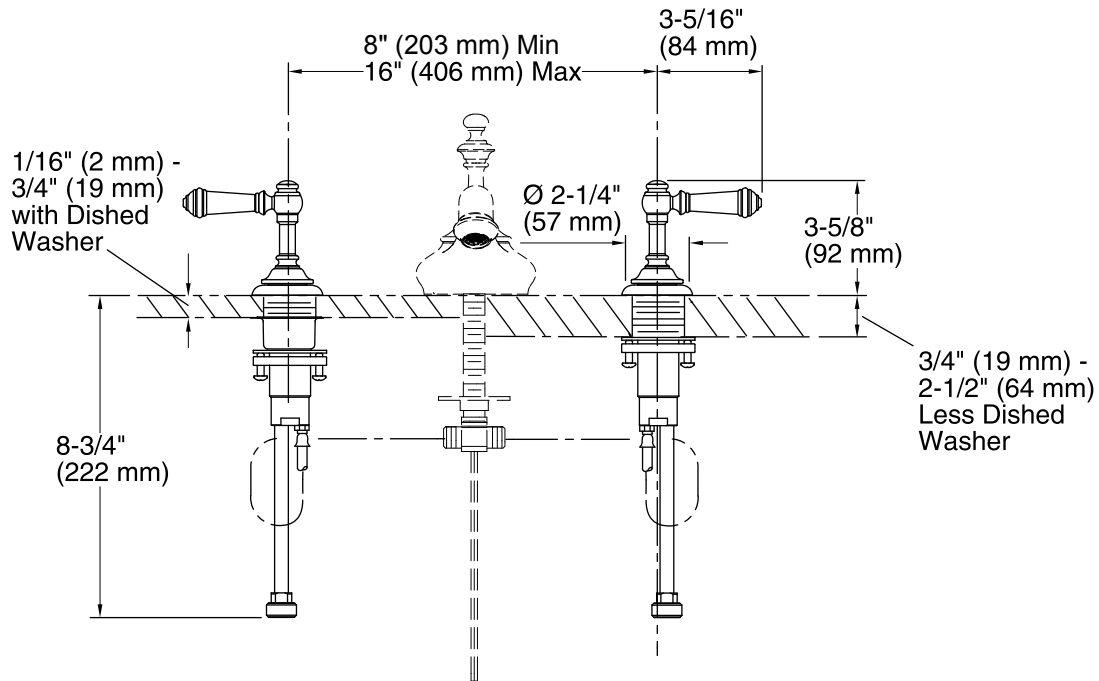

### Product Specification

Bathroom sink faucet handles shall be 3-5/16" (84 mm) in length from center and 3-5/8" (62 mm) in height. Bathroom sink faucet handles shall be metal construction with brass valve bodies. Bathroom sink faucet handles shall be lever handles. Bathroom sink faucet handles shall be for 8" (203 mm) or 16" (406 mm) centers. Bathroom sink faucet handles shall be KOHLER Model K-98068-4.

### Technical Information

All measurements are nominal.