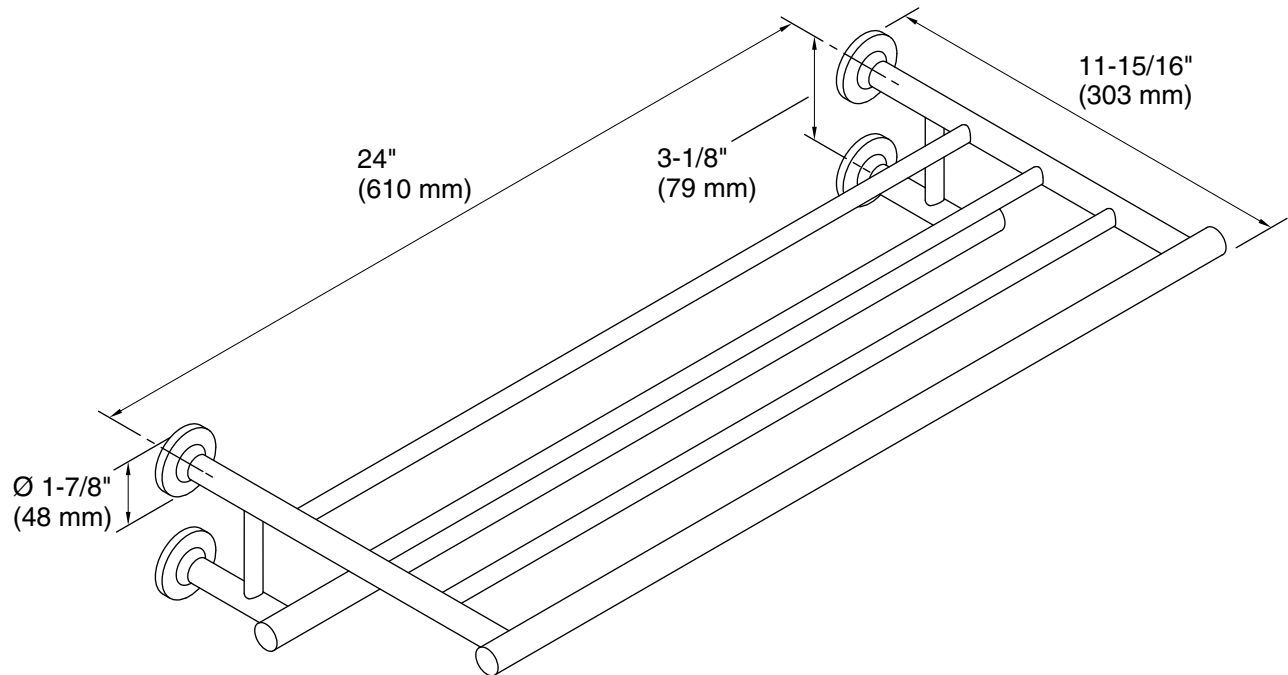

Technical Information

All product dimensions are nominal.

Installation Type: Wall-mount

Material: Metal

Notes

Install this product according to the installation guide.

CAUTION: Risk of personal injury. Do not install these products in any area where they are likely to be used inadvertently as a grab bar or support bar. These products are not designed or intended for use as a grab bar or support bar.