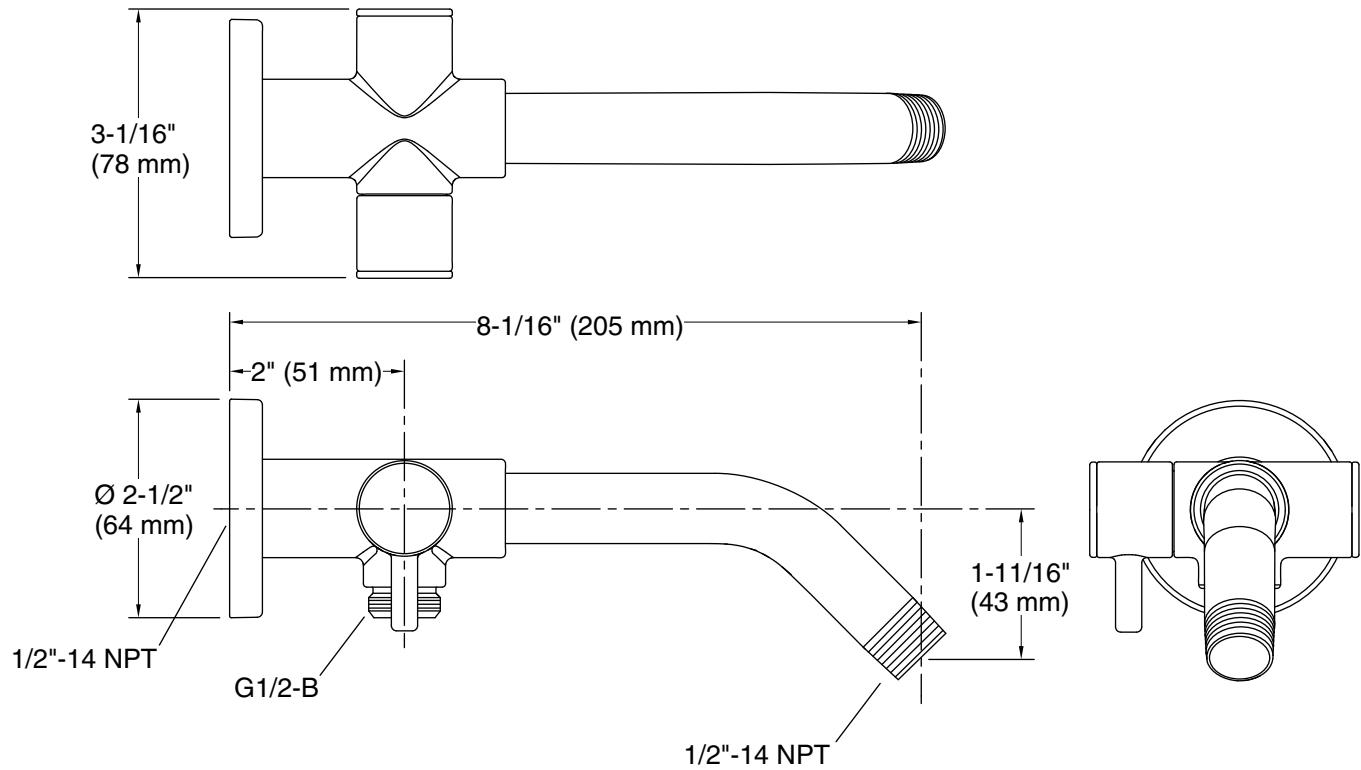

Technical Information

All product dimensions are nominal.

Drain included: No

Notes

Install this product according to the installation guide.