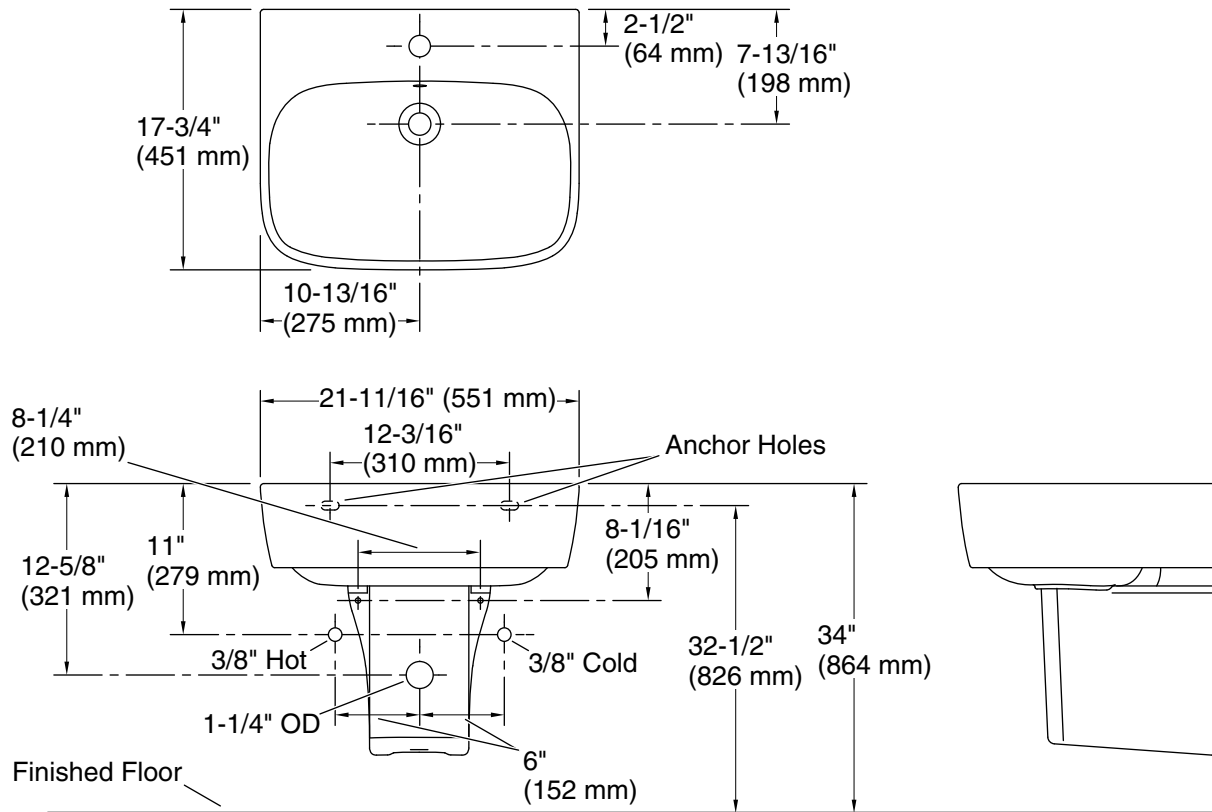

Technical Information

All product dimensions are nominal.

Installation:	Wall-mount
Bowl area (Only):	Length: 19-3/4" (501 mm) Width: 11-13/16" (299 mm) Bowl depth: 6-1/2" (165 mm)
Number of deck holes:	1
Drain hole:	1-3/4" (44 mm)

Notes

Install this product according to the installation instructions.