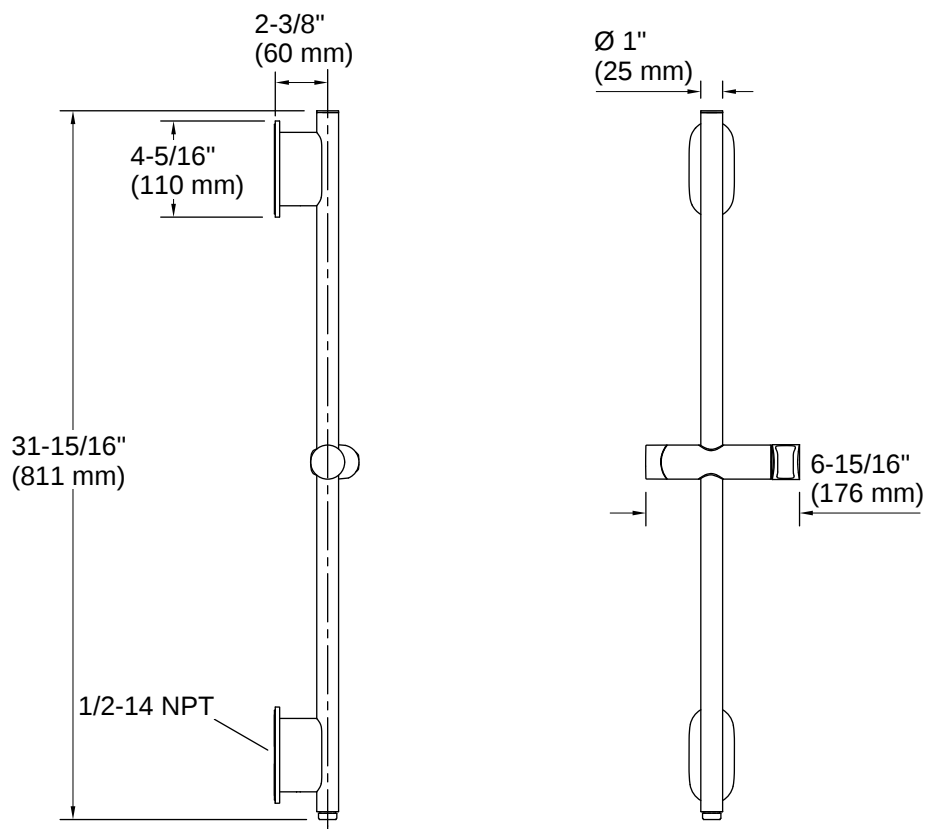

Installation

- Wall-mount
- May require additional service parts based on installation type (see installation guide for details)

Installation Notes

Install this product according to the installation instructions.