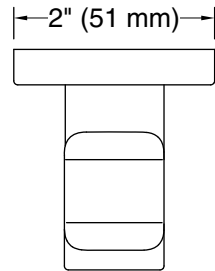

Color tiles intended for reference only.

Color	Code	Description
	CP	Polished Chrome
	BN	Vibrant™ Brushed Nickel
	BL	Matte Black
	2MB	Vibrant™ Brushed Moderne Brass

Technical Information

All product dimensions are nominal.