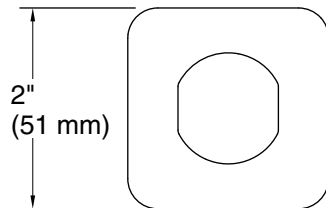

Color tiles intended for reference only.

Color	Code	Description
	CP	Polished Chrome
	BN	Vibrant™ Brushed Nickel
	BL	Matte Black
	2MB	Vibrant™ Brushed Moderne Brass

Technical Information

All product dimensions are nominal.