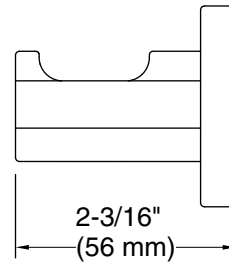

Color tiles intended for reference only.

Color	Code	Description
	CP	Polished Chrome
	BN	Vibrant™ Brushed Nickel
	BL	Matte Black
	2MB	Vibrant™ Brushed Moderne Brass

Technical Information

All product dimensions are nominal.