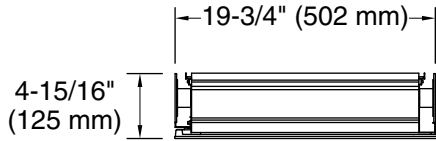

Technical Information

All product dimensions are nominal.

Notes

Install this product according to the installation guide.