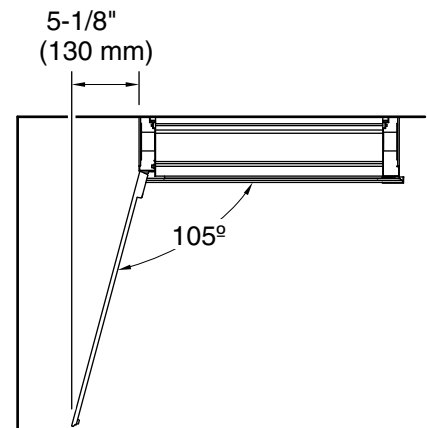

Technical Information

All product dimensions are nominal.

Notes

Install this product according to the installation guide.