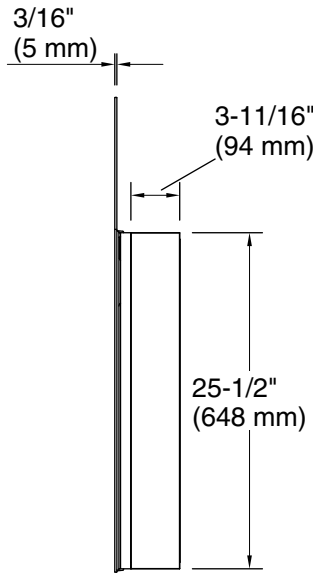

Technical Information

All product dimensions are nominal.

Notes

Install this product according to the installation guide.