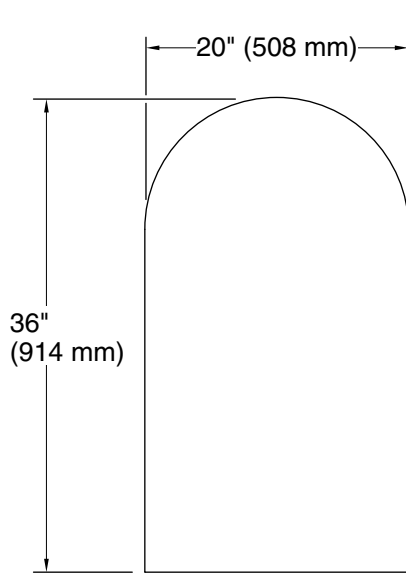

Technical Information

All product dimensions are nominal.

Notes

Install this product according to the installation guide.