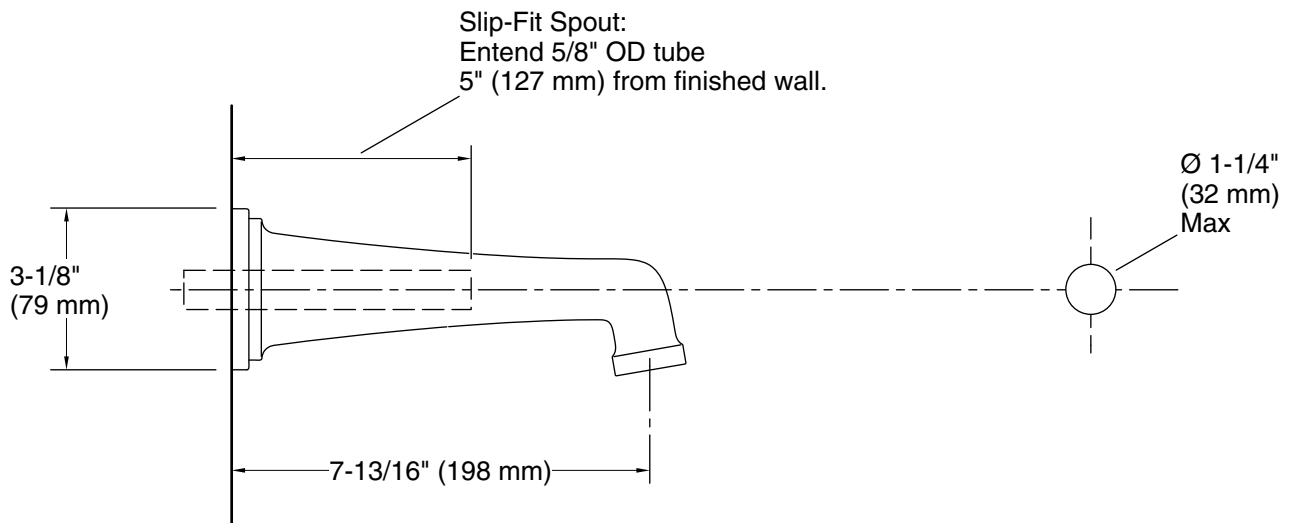

Technical Information

All product dimensions are nominal.

Drain included: No

Spout:

Spout reach: 7-13/16" (198 mm)

Notes

Install this product according to the installation instructions.