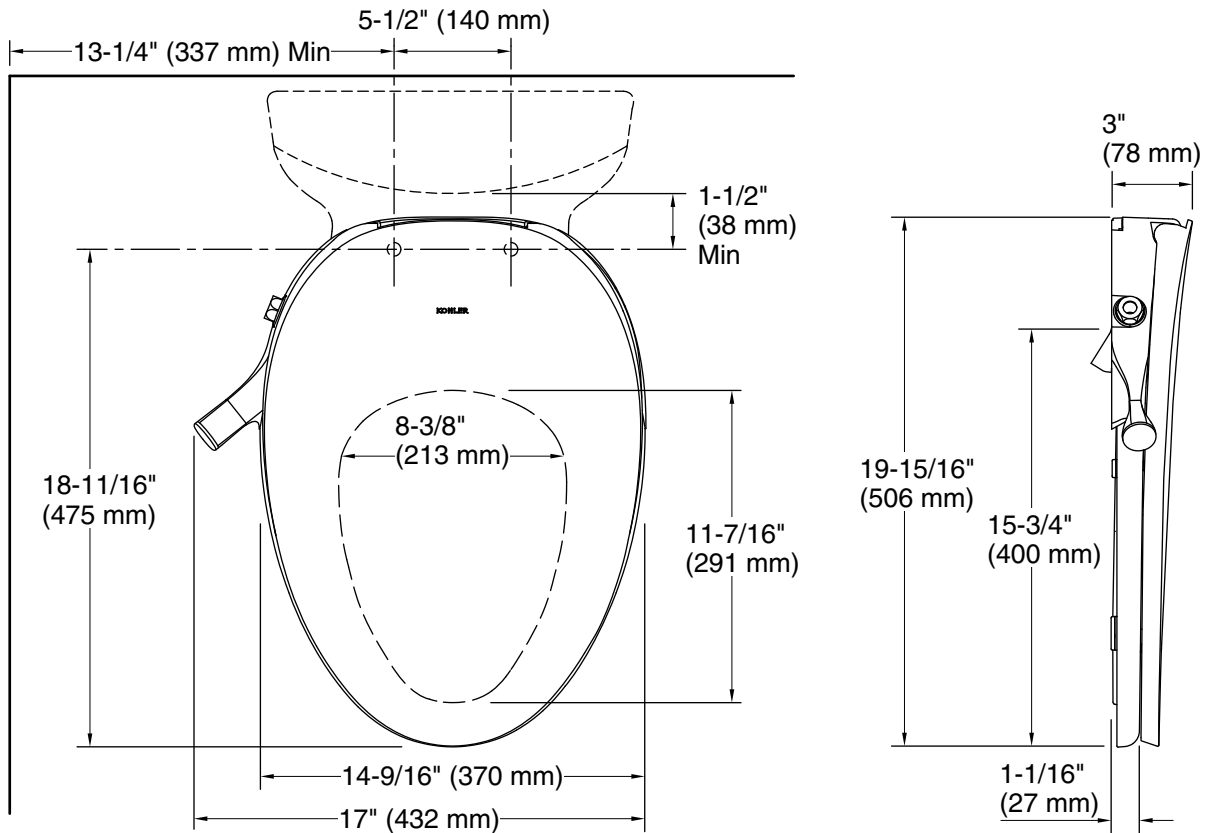

Material

- Plastic construction.

Installation

- Requires connection to toilet water supply line. All hoses and connections are included.
- Fits most elongated toilets.

Recommended Products/Accessories

- K-3999 Two-piece elongated 1.28 gpf chair height toilet
- K-3999-RA Two-piece elongated 1.28 gpf chair height toilet
- K-31621 Two-piece elongated 1.28 gpf chair height toilet
- K-31621-RA Two-piece elongated 1.28 gpf chair height toilet

Available Colors/Finishes

Color tiles intended for reference only.

Color Code Description

	0	White
---	---	-------

Technical Information

All product dimensions are nominal.

Seat shape type: Elongated
 Seat front type: Closed-front
 Seat-mounting holes: 5-1/2" (140 mm)