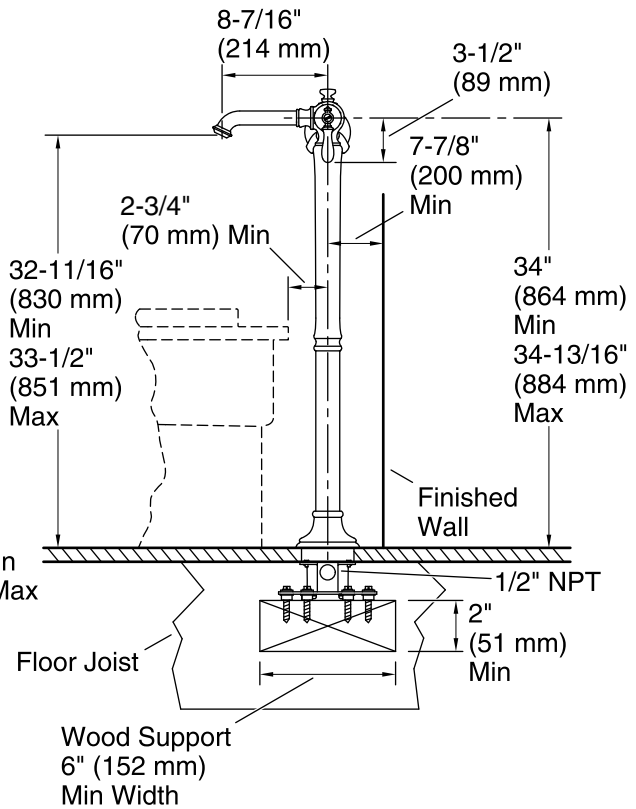

Features

- Single lever handle allows for both on/off activation and temperature setting.
- KOHLER ceramic disc valves exceed industry longevity standards for a lifetime of durable performance.
- Includes Artifacts® single-function handshower and a 60-inch hose.
- 8 gpm maximum flow rate (30 l/min) @ 45 psi.
- 1.75 gpm (gallons per minute) flow rate for handshower.
- Coordinates with Artifacts® faucets, accessories and showering components to complete your bathroom.
- Requires K-97339 mounting-block.

	CP	Polished Chrome
	SN	Vibrant® Polished Nickel
	BN	Vibrant® Brushed Nickel
	2BZ	Oil-Rubbed Bronze
	VNT	Vintage Nickel

Technical Information

All product dimensions are nominal.

Faucet:

Flow rate: 8 gal/min (30.3 l/min)
Pressure: 45 psi (3.1 bar)
Valve body: Composite
Drain included: No

Spout:

Spout reach: 8-7/16" (214 mm)

Handshower:

Rated maximum flow: 1.75 gal/min (6.6 l/min)
Pressure: 80 psi (5.5 bar)

Notes

Install this product according to the installation instructions.

Adequate floor support is required. The wood support must be a minimum of 2" (51 mm) thick by 6" (152 mm) wide. 2x6 lumber is NOT adequate for this application.