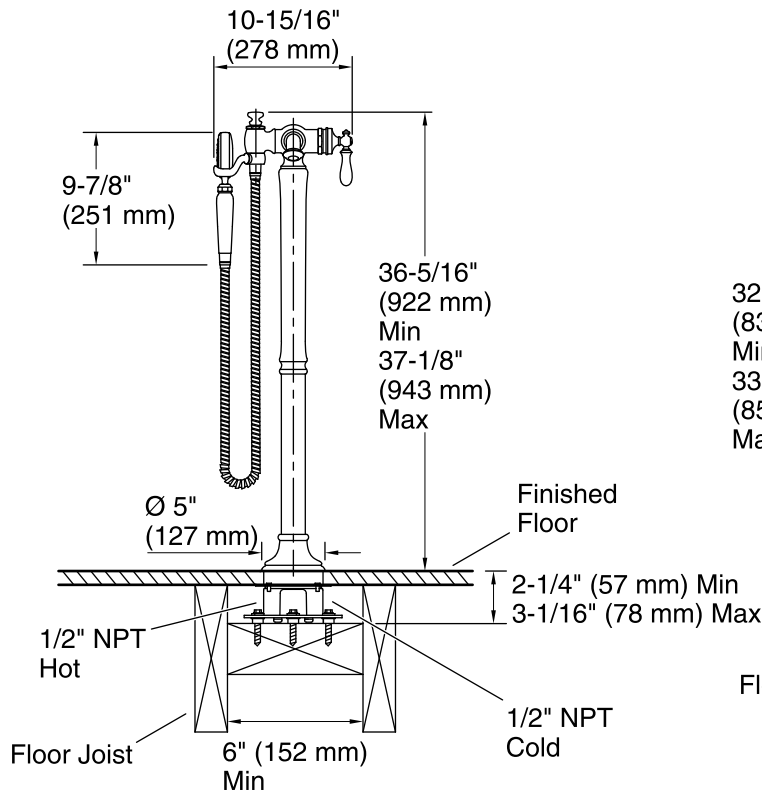

Features

- Single lever handle allows for both on/off activation and temperature setting.
- KOHLER ceramic disc valves exceed industry longevity standards for a lifetime of durable performance.
- Includes Artifacts® single-function handshower and a 60-inch hose.
- 8 gpm maximum flow rate (30 l/min) @ 45 psi.
- 1.75 gpm (gallons per minute) flow rate for handshower.
- Coordinates with Artifacts® faucets, accessories and showering components to complete your bathroom.
- Requires K-97339 mounting-block.

Material

- Premium metal construction.
- KOHLER finishes resist corrosion and tarnishing.

Installation

- Floor-mount.
- Compatibility with tub varies by application.

Required Products/Accessories

K-97339 Multiproduct Mounting-block

	CP	Polished Chrome
	SN	Vibrant® Polished Nickel
	BN	Vibrant® Brushed Nickel
	2BZ	Oil-Rubbed Bronze
	VNT	Vintage Nickel

Technical Information

All product dimensions are nominal.

Faucet:

Flow rate: 8 gal/min (30.3 l/min)
Pressure: 45 psi (3.1 bar)
Valve body: Composite
Drain included: No

Spout:

Spout reach: 8-7/16" (214 mm)

Handshower:

Rated maximum flow: 1.75 gal/min (6.6 l/min)
Pressure: 80 psi (5.5 bar)

Notes

Install this product according to the installation instructions.

Adequate floor support is required. The wood support must be a minimum of 2" (51 mm) thick by 6" (152 mm) wide. 2x6 lumber is NOT adequate for this application.