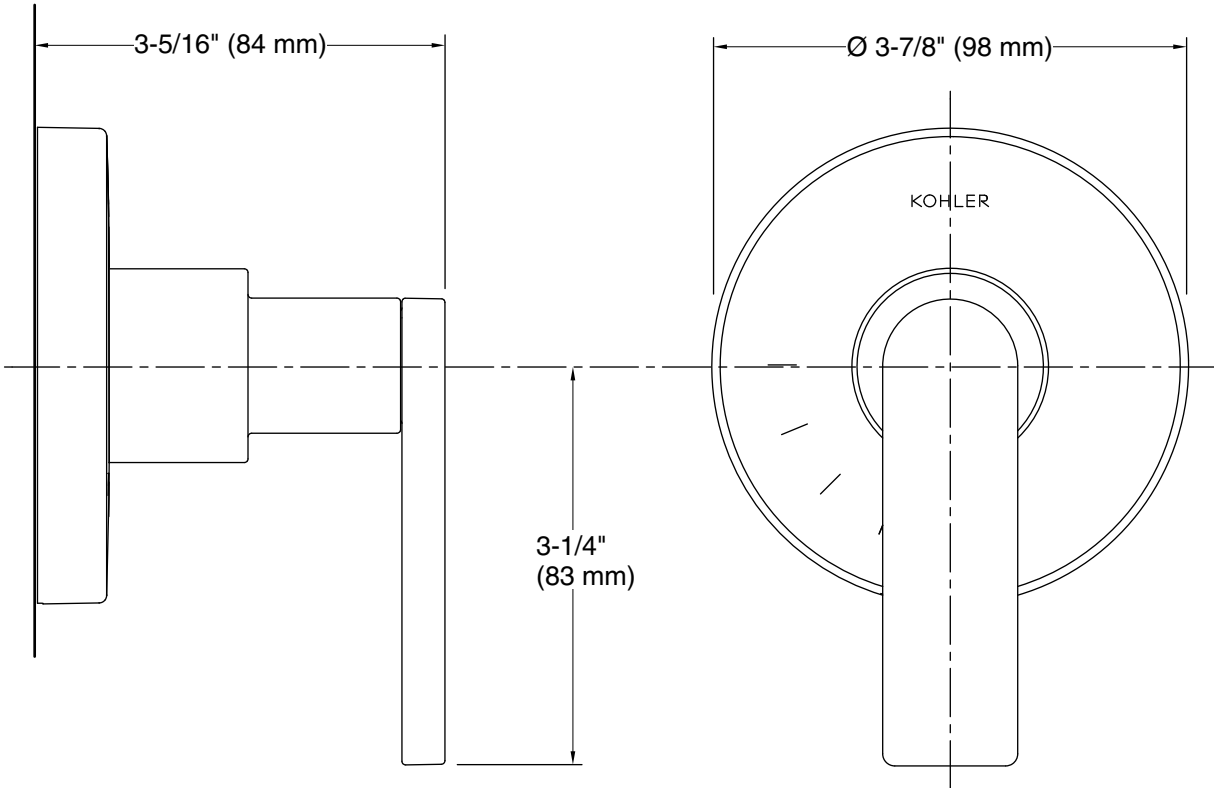

Technical Information

All product dimensions are nominal.

Notes

Install this product according to the installation guide.

ADA, OBC, CSA B651 compliant when installed to the specific requirements of these regulations.