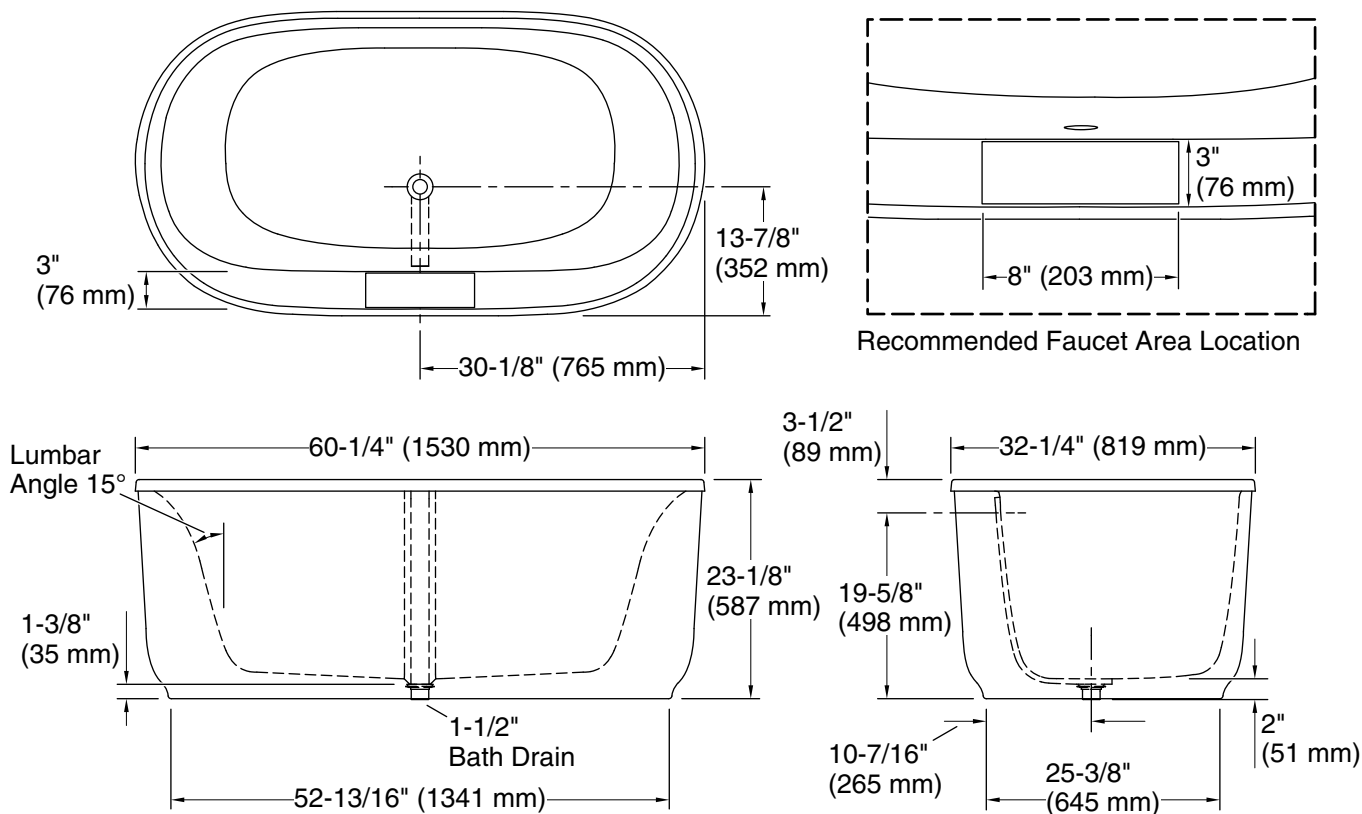

Spectacle™

60-1/4" x 32-1/4" freestanding bath
95333

Features

- Freestanding design creates a striking focal point in your bathing area
- Oval basin creates a spacious bathing experience
- Center offset toe-tap drain
- 17-1/4" (438 mm) depth offers a deep soaking experience
- Integral lumbar support on both ends
- Wide ledge on one side is ideal for deck-mount faucet and/or handshower
- Textured bottom surface
- Built-in integral overflow

See website for detailed warranty information.

Technical Information

All product dimensions are nominal.

Installation:	Freestanding
Drain location:	Center
Basin area, bottom:	39-3/16" x 20-1/4" (995 mm x 514 mm)
Basin area, top:	53-9/16" x 24-3/4" (1361 mm x 629 mm)
Weight:	90 lbs (40.8 kg)
Water depth:	17-1/4" (438 mm)
Water capacity:	65 gal (246.1 L)

Notes

Install this product according to the installation instructions.

Measure your actual product for rough-in details.

The hot water supply should be 70% of the capacity of the bath or greater. Installations will vary.