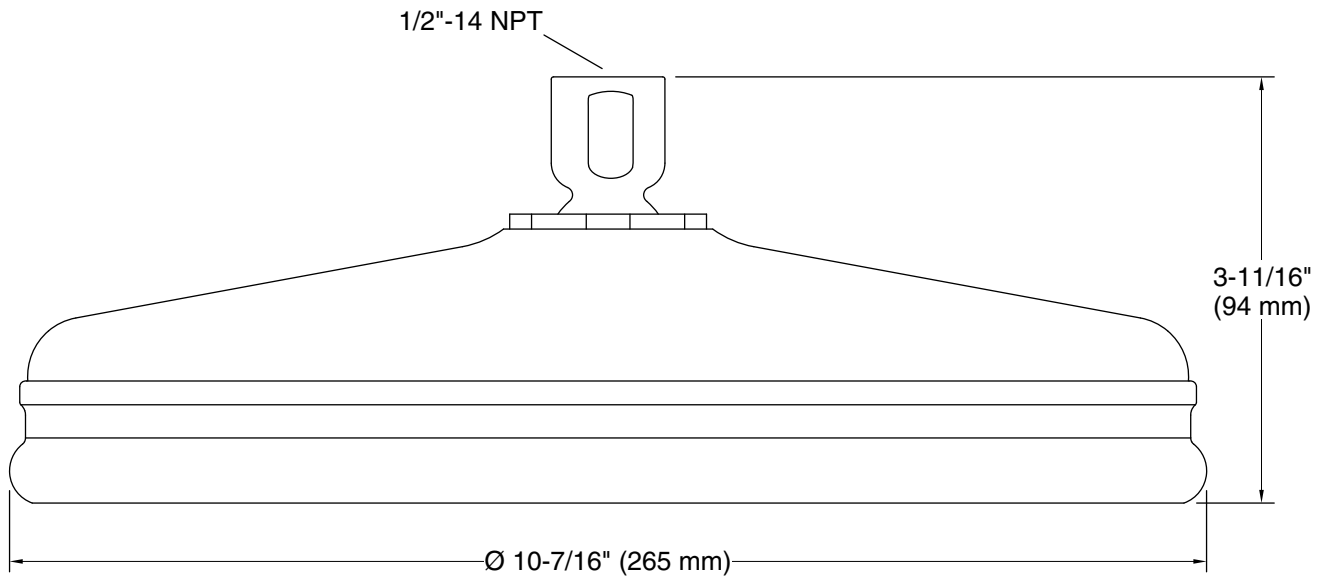

Technical Information

All product dimensions are nominal.

Spout:

Shower/Rainhead rated max flow: 1.75 gal/min (6.6 l/min)

Notes

For use with automatic compensating valves rated at 1.4 gal/min (5.3 l/min) or less.

Install this product according to the installation instructions.