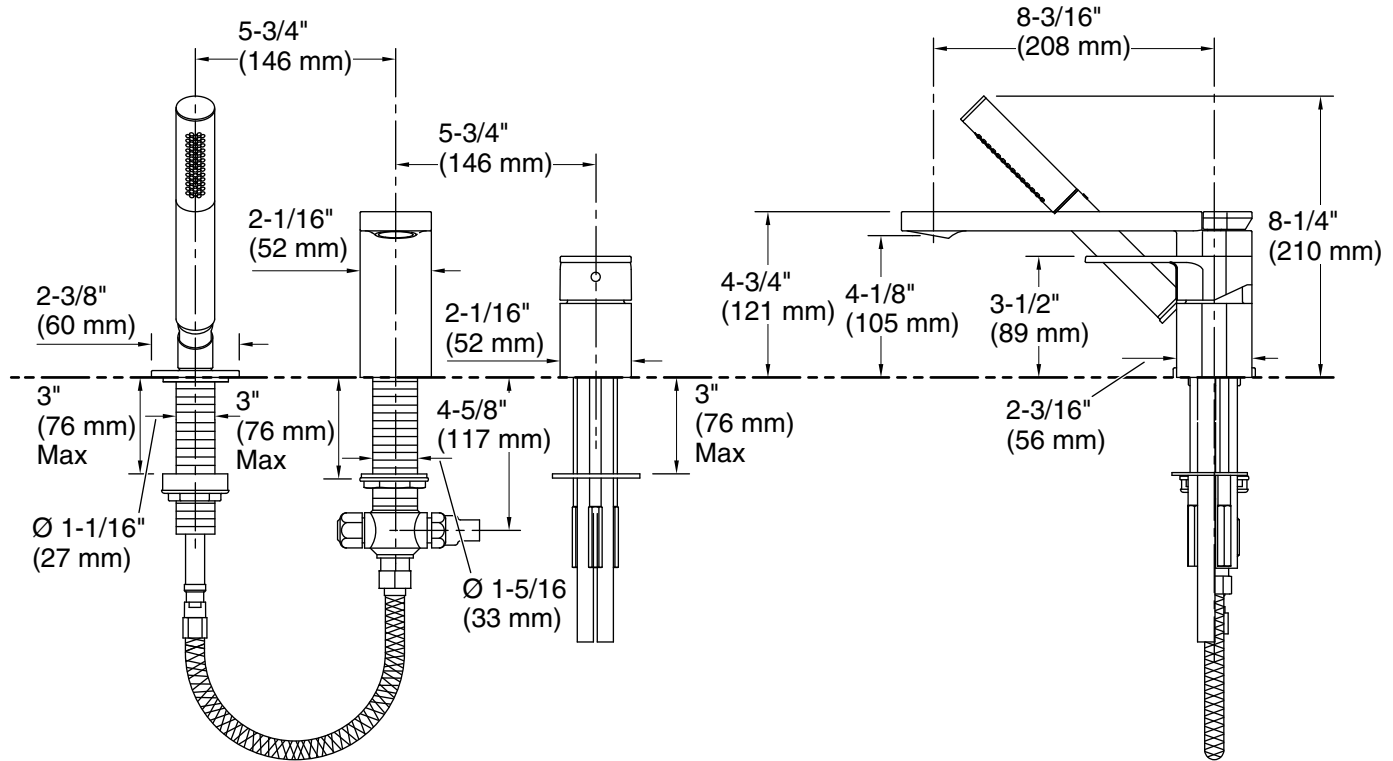

Technical Information

All product dimensions are nominal.

Faucet:

Flow rate: 8 gal/min (30.3 l/min)

Pressure: 45 psi (3.1 bar)

Drain included: No

Spout:

Spout reach: 8-3/16" (209 mm)

Handshower:

Rated maximum flow: 1.75 gal/min (6.6 l/min)

Pressure: 45 psi (3.1 bar)

Notes

Install this product according to the installation instructions.