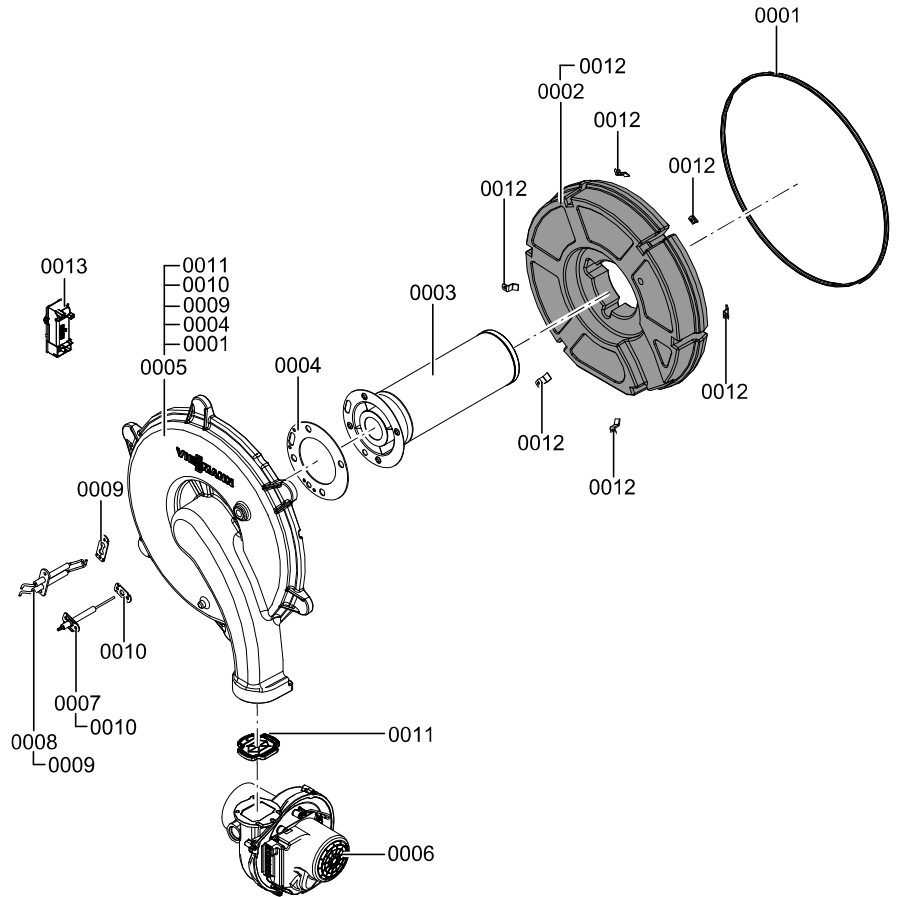

** For Installation Set please see separate Parts List.

VITODENS 200-W

B2HA Series

Model No.	Serial No.
B2HA 112 Boiler	7510835□□□□□□□□
B2HA 150 Boiler	7510836□□□□□□□□

Parts for Burner Assembly

- 0001 Burner gasket, D = 408mm
- 0002 Combustion chamber door refractory
- 0003 Burner tube, NG/LP
- 0004 Gasket for burner tube
- 0005 Burner mounting flange assembly
- 0006 Radial fan, NRG137
- 0007 Ionization electrode with gasket
- 0008 Ignition electrode with gasket
- 0009 Gasket for ignition electrode
- 0010 Gasket for ionization electrode
- 0011 Flapper
- 0012 Bracket
(Set of 6)
- 0013 Ignition Module