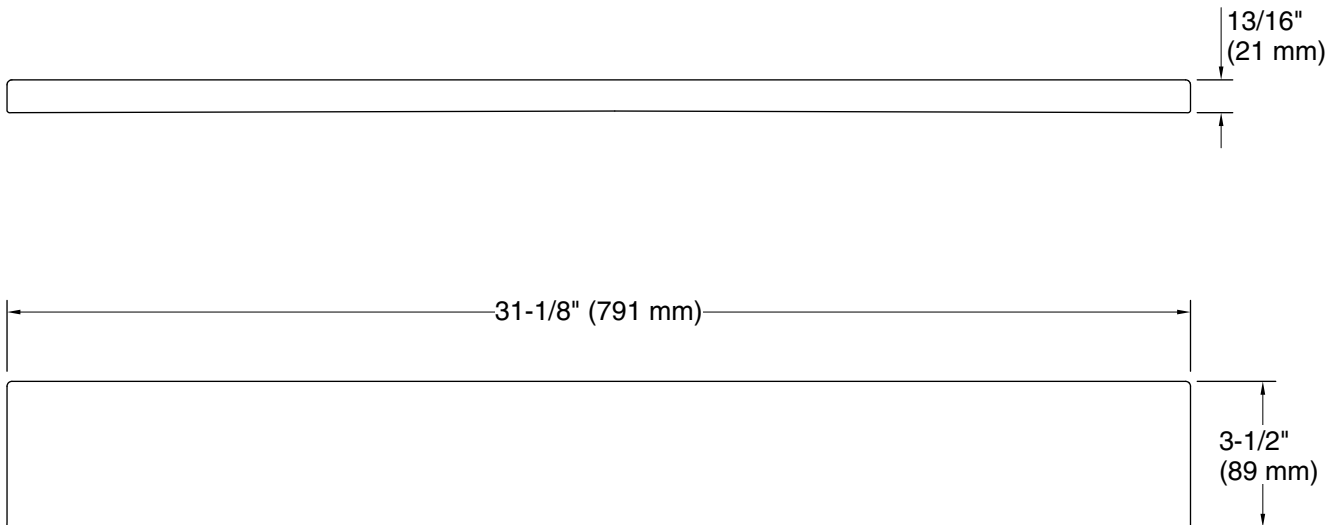

Features

- For use with KOHLER Silestone™ quartz 31" (788 mm) vanity tops
- Optional side splashes available (sold separately)
- This product is covered under the Silestone™ 25-Year Limited Warranty

Material

Technical Information

All product dimensions are nominal.
Installation: Vanity top/ITB

Notes

Install this product according to the installation instructions.