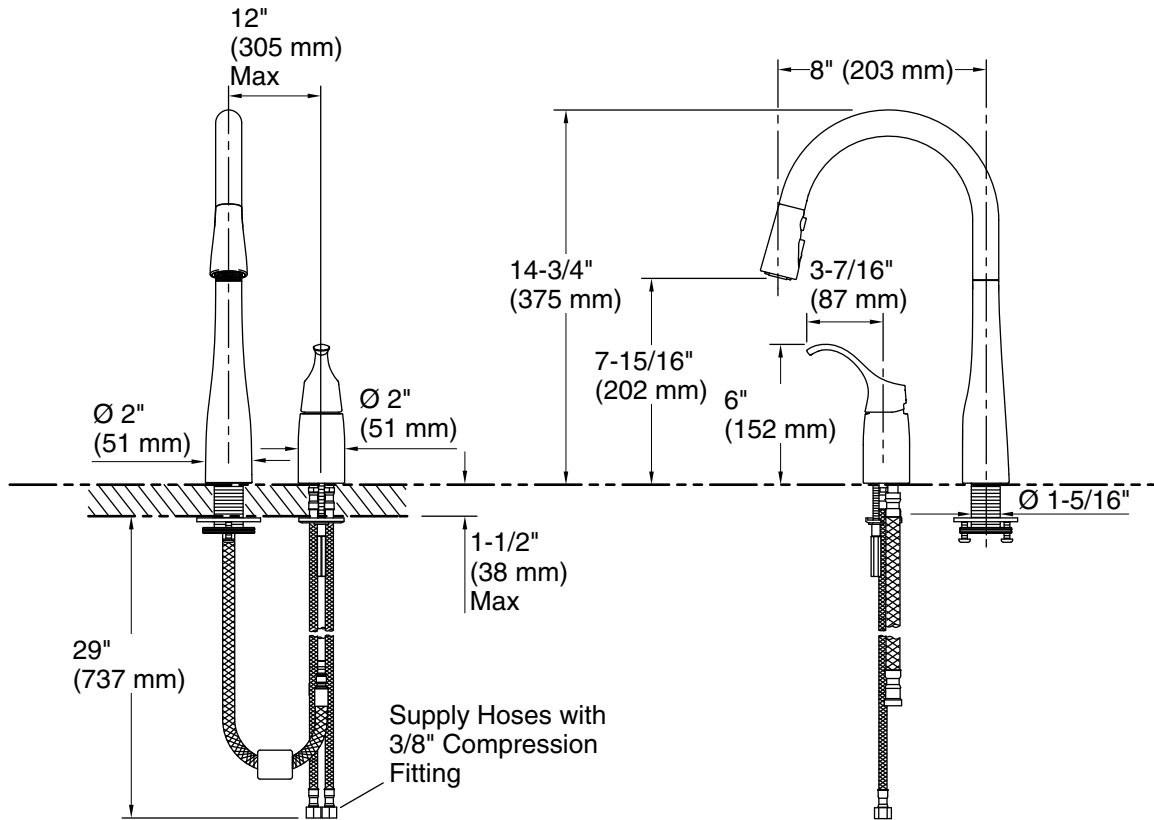

### Technical Information

All product dimensions are nominal.

Faucet flow rate: 1.5 gal/min (5.7 l/min)

### Spout:

Spout reach: 8" (203 mm)