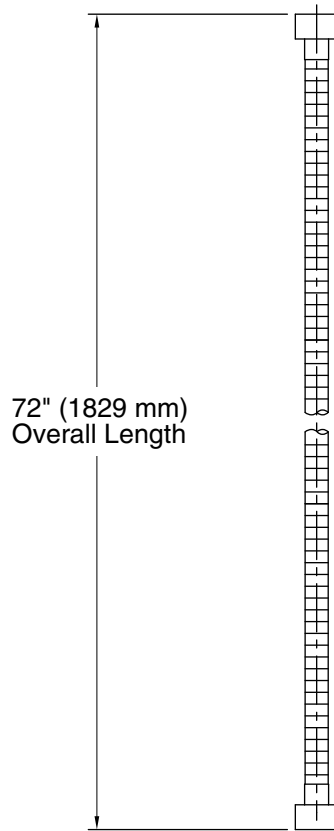

Technical Information

All product dimensions are nominal.

Notes

ADA, OBC, CSA B651 compliant when installed to the specific requirements of these regulations.