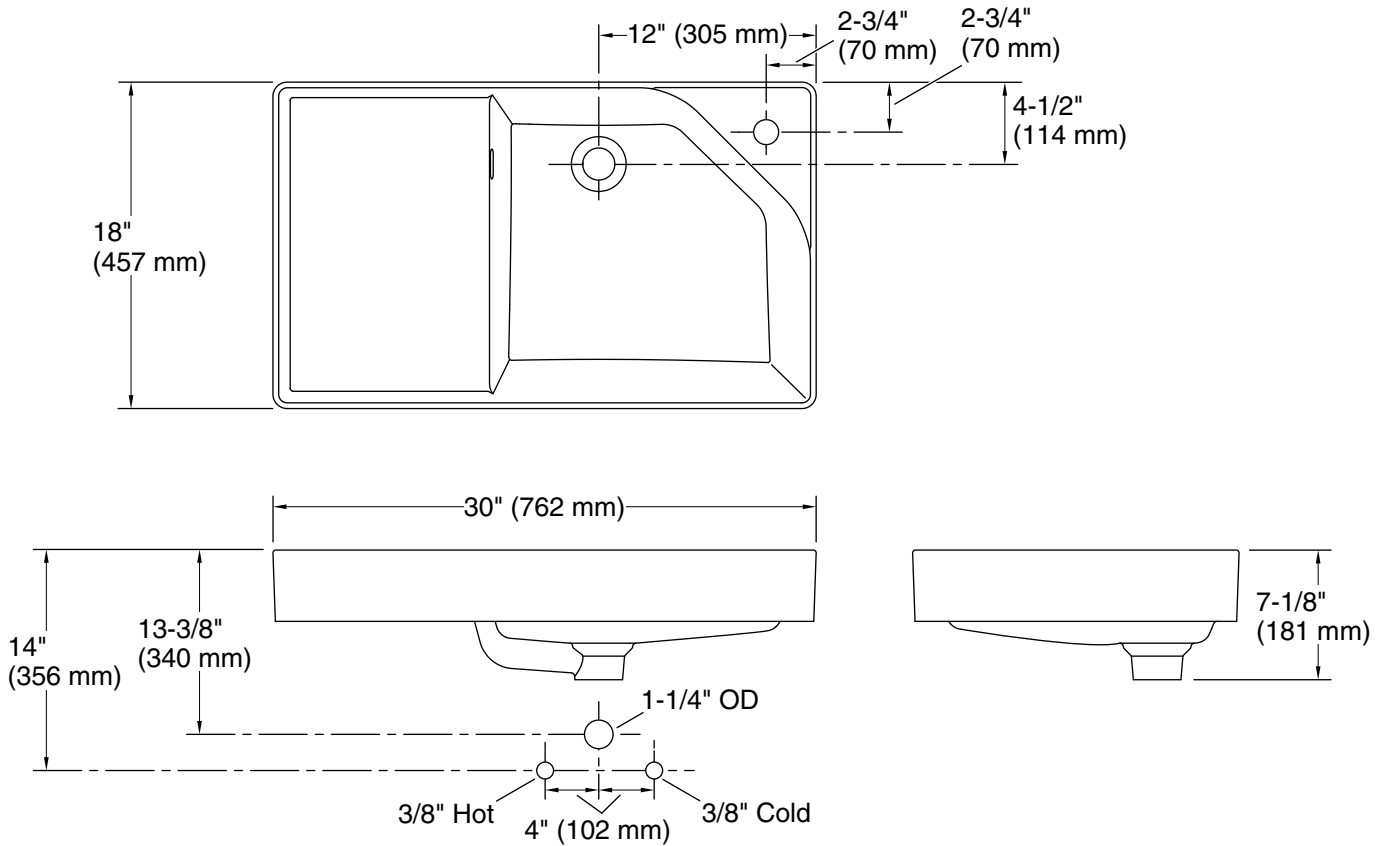

Features

- Vanity top with integrated sink
- Deep square basin with a contemporary design minimizes splash
- Corner faucet deck with raised edge maximizes space and keeps water from spilling onto countertop
- Single faucet hole
- Storage deck provides a convenient, dry space to set small items
- Pair with Spacity™ dual-sided tray and washboard to store products or wash clothing (sold separately)
- Thin angled edges allow you to customize your storage with hanging accessories (sold separately)
- Rear drain placement increases vanity cabinet storage space underneath
- Unique side slotted overflow creates a sleek look
- Glazed finish is easy to clean
- Coordinates with the K-32162 Spacity™ 28-3/4" bathroom vanity cabinet for complete overhanging coverage of cabinetry (sold separately)
- When wall-mounted, pairs with Spacity™ K-28917 pedestal or K-28918 shroud to conceal pipes and create a sleek look (sold separately)
- Pedestal and shroud are decorative only, not supporting the full weight of the sink

Material

- Fireclay

Installation

- Vanity top, semi-recessed vessel, or wall-mount
- With vessel installation, sink sits partially below the additional vanity top; countertop cutout required

Codes/Standards

	0	White
---	---	-------

Technical Information

All product dimensions are nominal.

Installation: Vanity top/ITB

Min. base cabinet 30" (762 mm)

width:

Notes

Install this product according to the installation instructions.