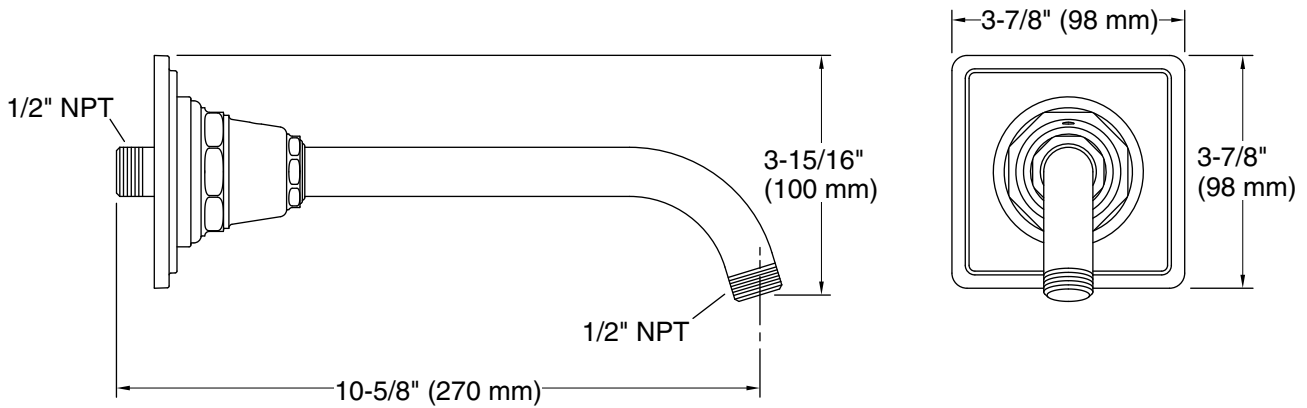

Technical Information

All product dimensions are nominal.

Notes

Measure your actual product for roughing-in details.